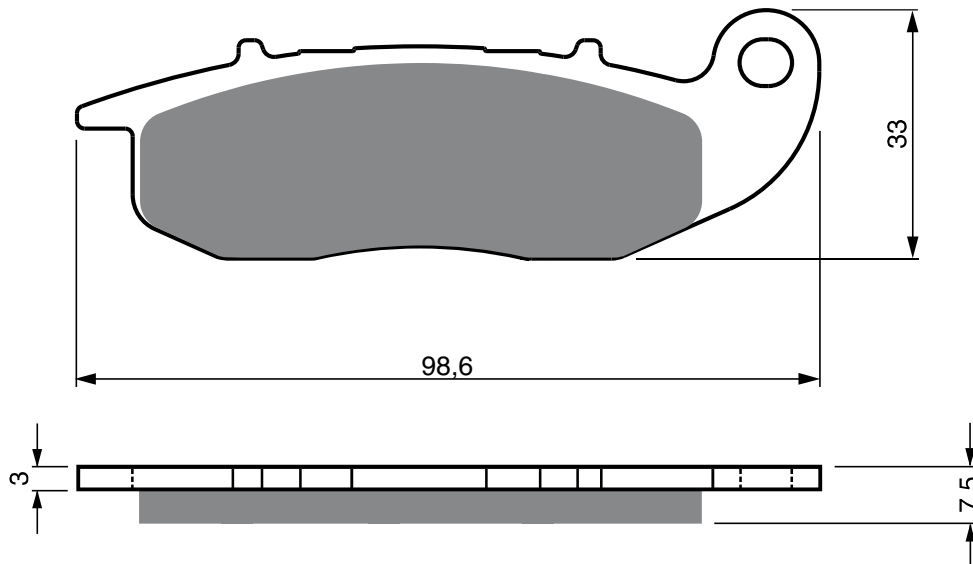

Disc Brake Pads **GOLD fren**

GP5

AD

**S3
RACING**

PART NUMBER

210

A

B