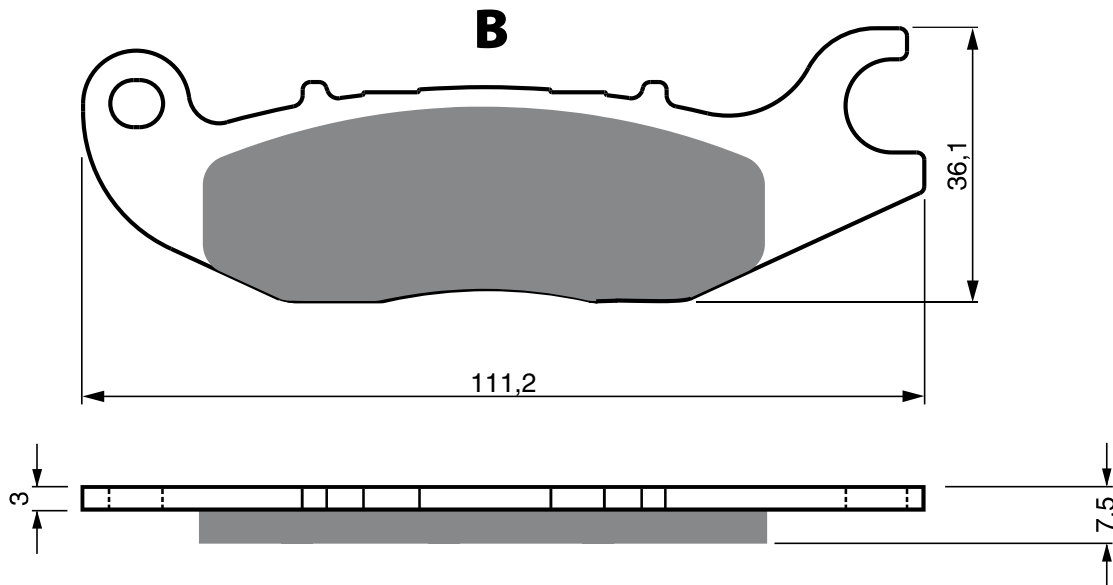

Disc Brake Pads **GOLD fren**

GP5

AD

**S3
RACING**

PART NUMBER

210

A

B