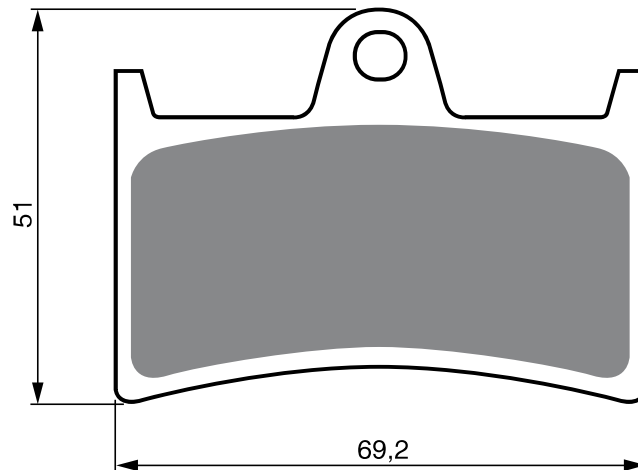

AD

S3
RACING

GP5

GP6

GP7

S33
RACING

PART NUMBER

070