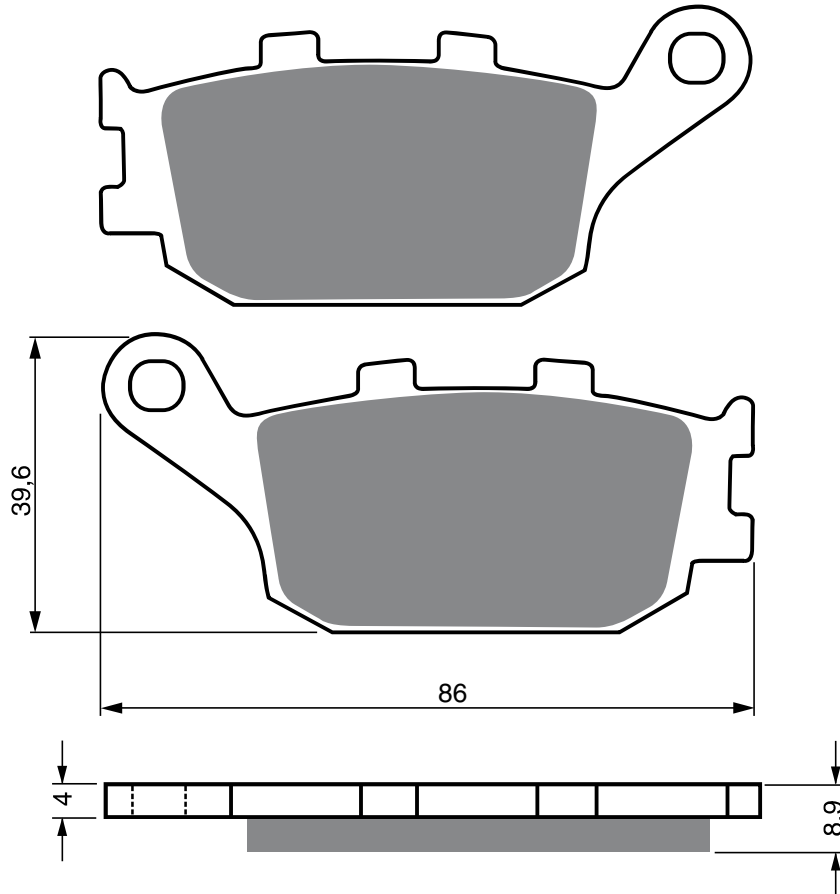

Disc Brake Pads **GOLDfren**

PART NUMBER

021

AD

**S3
RACING**

**S33
RACING**

HONDA

CB	400	SBS	05	R
CB	400	SF4/SF5/S5	04-05	R
CBR	400	F	92-	R
VRX	400	T(NC33)	96	R
CB	500	A4/A5/A6/A7	04-07	R
CBF	500		04-	R
CB	600	Hornet (PC34/K016)	98-99	R
CB	600	Hornet S	00-06	R
CBF	600	N7 Radial caliper	07-09	R
CBF	600	NA8/NA9 (ABS)	08-	R
CBF	600	S4/S5 (Non ABS)	04-05	R
CBF	600	SA8 (ABS/Non ABS)	08-	R
CBF	600		04-06	R
CBR	600	F, Super Sport (PC25/F648)	91-94	R
CBR	600	F3 (PC31/H002)	95-98	R
CBR	600	F3/F4	03-07	R
CBR	600	F4	98-99	R
CBR	600	F4 (PC35/K294)	99-00	R
CBR	600	F4 Sport (PC35)	01-02	R
CBR	600	RR (Radial caliper)	05-06	R
CBR	600	RR3/RR4	03-04	R
NC	700	S	12-	R
NC	700	X	12-	R

VT	1100	T Shadow (SC32/H027)	98-	R
CB	1300	5/6/7/8/9 (Superfour)	05-09	R
CB	1300	A5-A9 (Superfour ABS)	05-09	R
CB	1300	F3	03-04	R
CB	1300	S	11-	R
CB	1300	S5/S6/S7/S8/S9	05-09	R
CB	1300	SA5/SA6 Super Bol-Dor	05-09	R
VT	1300	CX 10 Fury (Non ABS)	10-	R
VT	1300	CXA Chopper (9 spoke wheel/non ABS)	10-	R
VT	1300	CXAA Chopper (9 spoke wheel /ABS model)	10-	R
VTX	1300	S3/S4/S5/S6/S7/S8	03-08	R