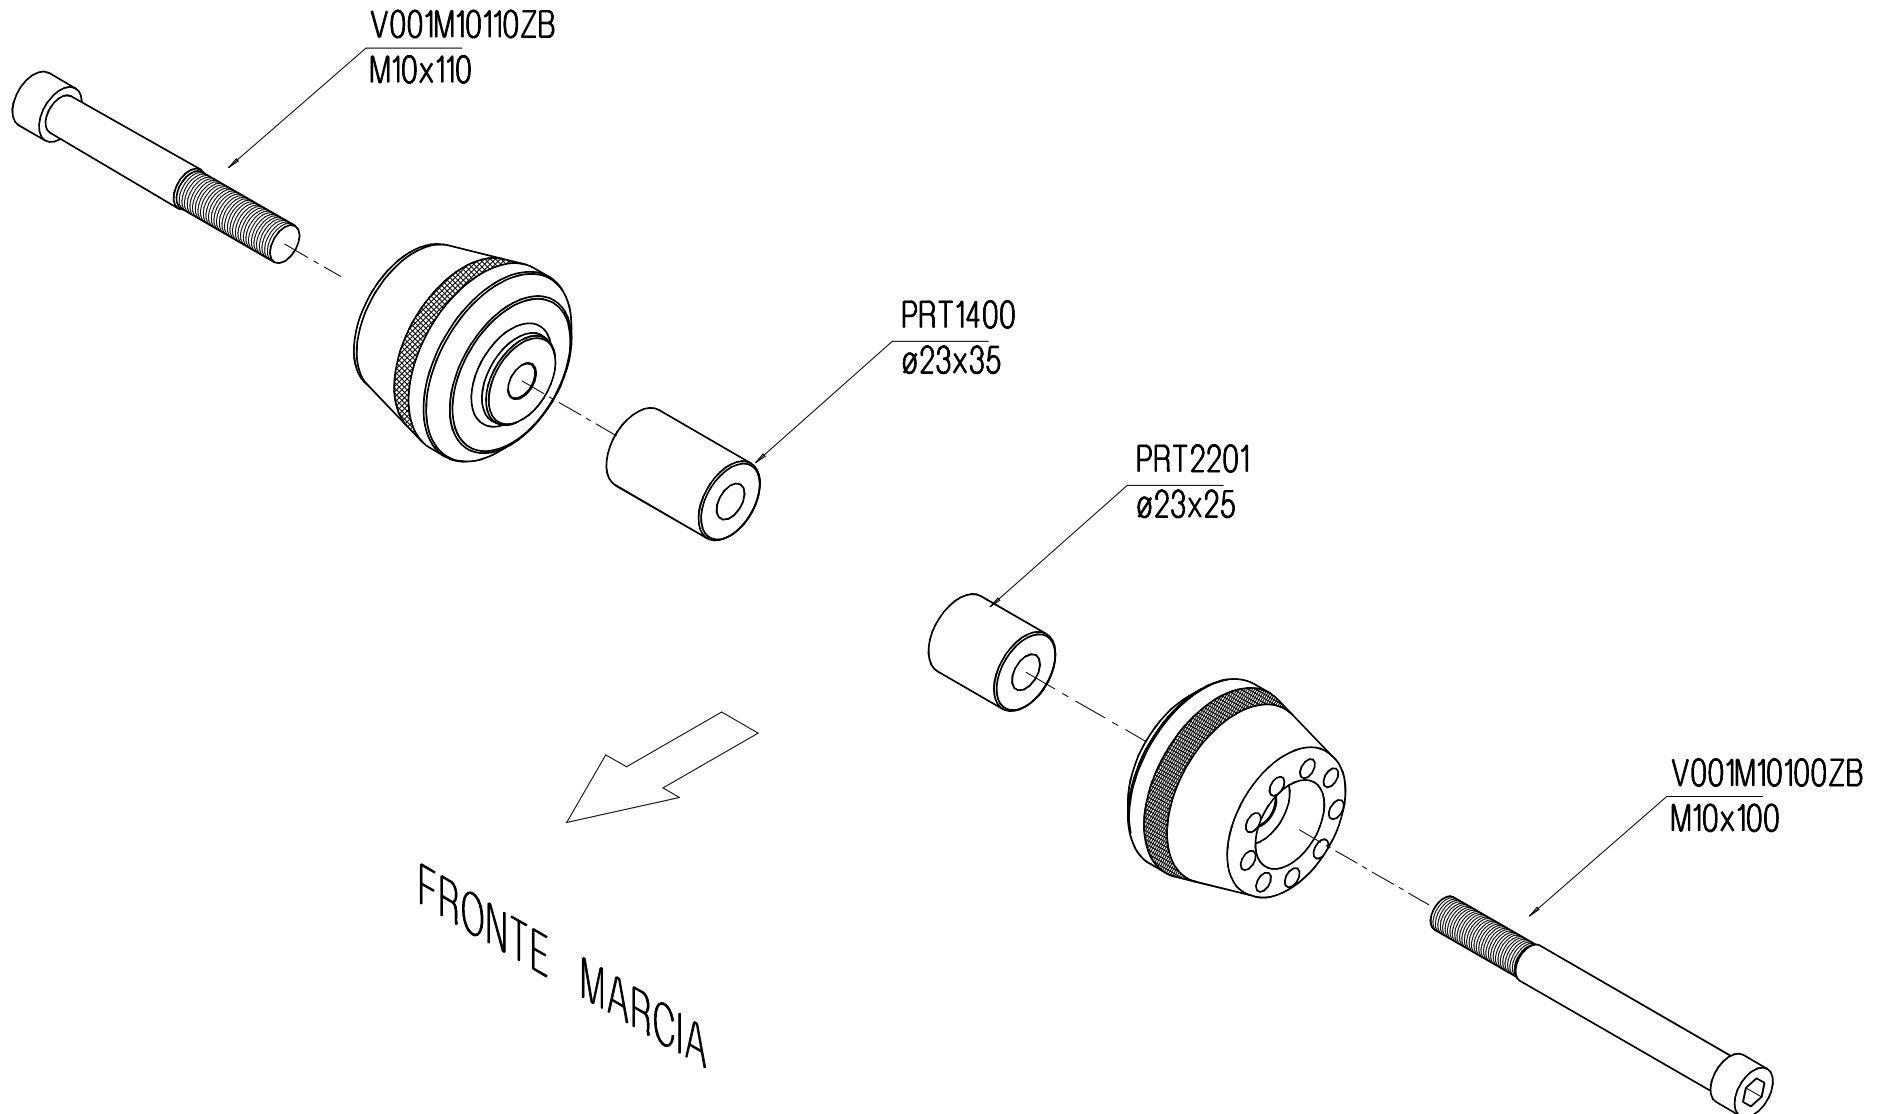

STETR103 - TRIUMPH STREET TRIPLE 675 '07-11

PROTEZIONI TELAIO / FRAME PROTECTION

LightTech

Lightech s.r.l.

31025 - Santa Lucia di Piave (TV) Italy
Tel. 0438 / 453010 - Fax 0438 / 655919

- VERIFICARE SERRAGGIO VITI PRIMA DELL'UTILIZZO / CONTROL THE THIGHTHTENING'S SCREW BEFORE USING

A close-up photograph of a black and red protective cap, likely for a light sensor or camera lens, mounted on a dark grey mechanical component. The cap features a central lens and is surrounded by a ring with the 'LightTech' logo and text. The background is blurred, showing other parts of the machinery.