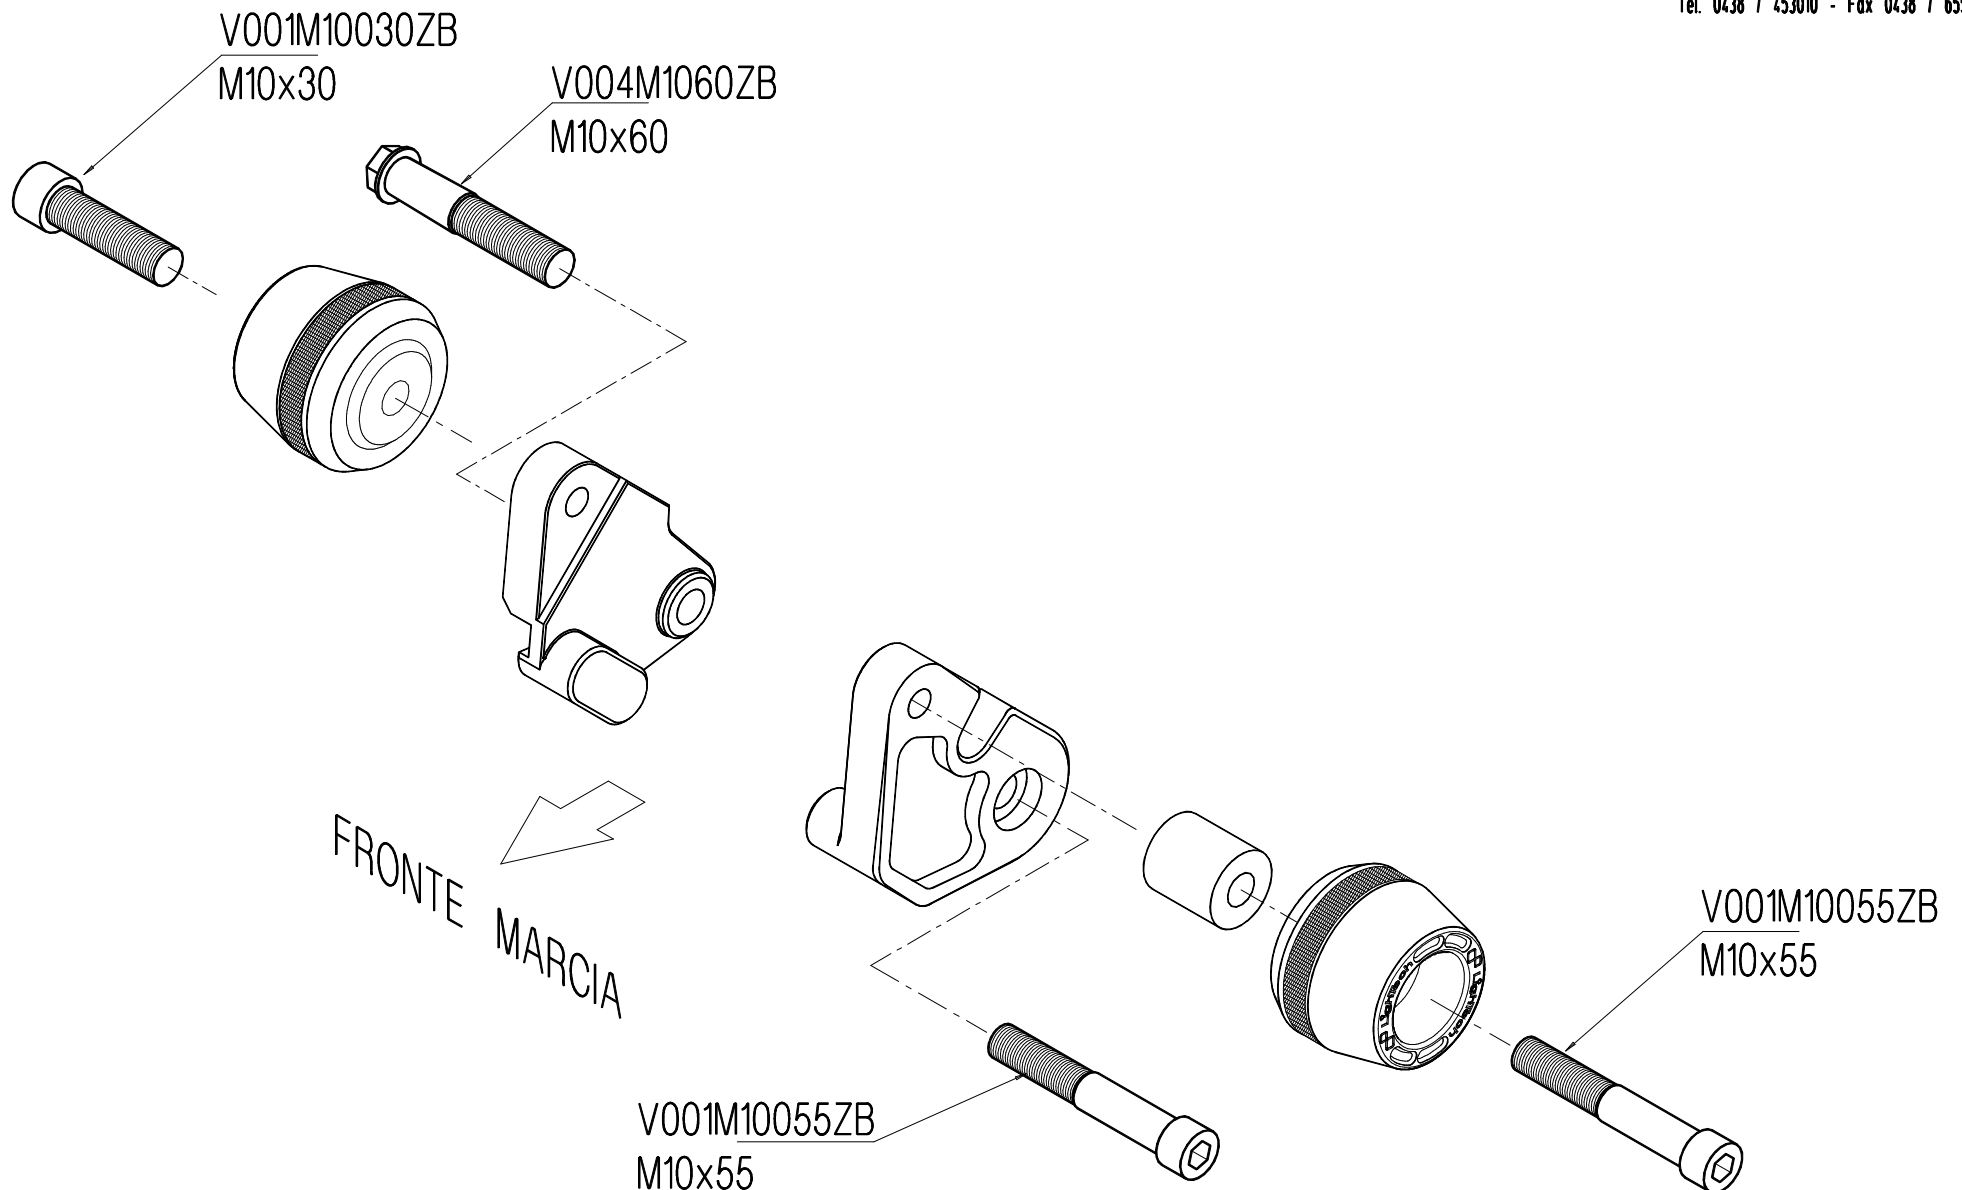

STESU110 - SUZUKI GSXR 600/750 '11

PROTEZIONI TELAIO / FRAME PROTECTION

LightTech

Lightech s.r.l.

31025 - Santa Lucia di Piave (TV) Italy
Tel. 0438 / 453010 - Fax 0438 / 655919

- VERIFICARE SERRAGGIO VITI PRIMA DELL'UTILIZZO / CONTROL THE THIGHTENING'S SCREW BEFORE USING

A close-up photograph of a black and red protective cap, likely for a light sensor or camera lens, mounted on a dark grey mechanical component. The cap features a central lens and is surrounded by a ring with the 'LightTech' logo. The background is blurred, showing other parts of the machinery.