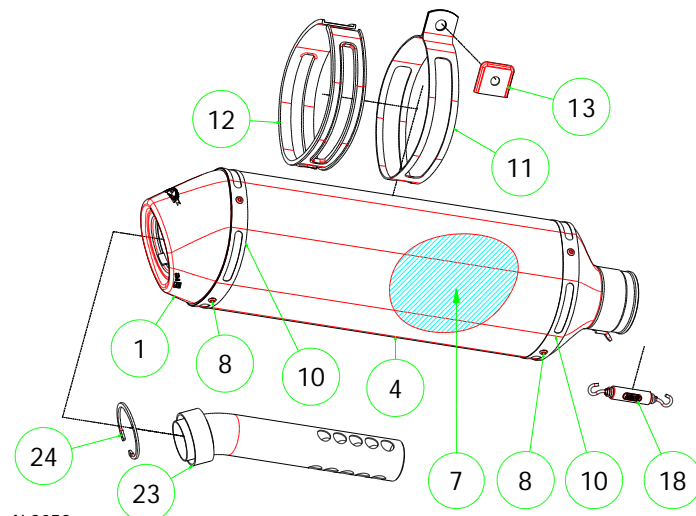

# Suzuki GSX-R 1000 i.e. '05/06

- 71694PO Homologated Titanium
- 71694MO Homologated Carbon
- 71694AO Homologated Aluminium
- 71094PO Racing Titanium
- 71094MO Racing Carbon
- 71094AO Racing Aluminium

71309MI Raccordo alto / High Mid Pipe

71308MI Collettori / Collectors

- 71694POR Homologated Titanium (Short)
- 71694MOR Homologated Carbon (Short)
- 71094POR Racing Titanium (Short)
- 71094MOR Racing Carbon (Short)

71310MI Raccordo basso / Low Mid Pipe