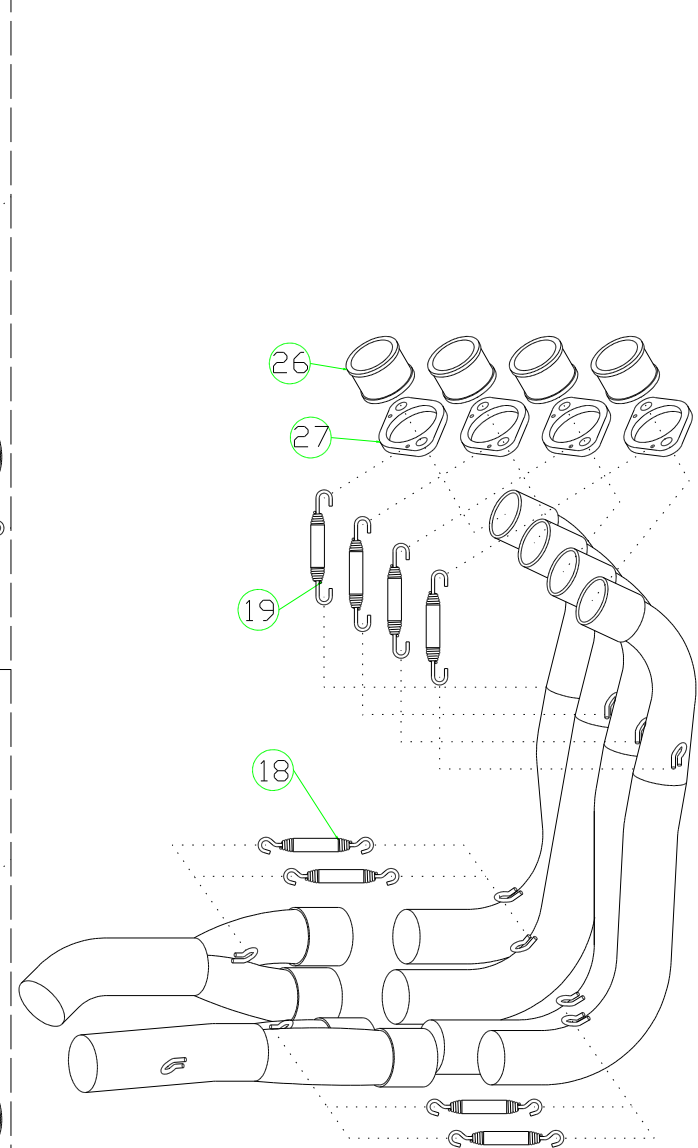

# Suzuki GSX-R 1000 i.e. '05/06

- 71694PO Homologated Titanium
- 71694MO Homologated Carbon
- 71694AO Homologated Aluminium
- 71094PO Racing Titanium
- 71094MO Racing Carbon
- 71094AO Racing Aluminium

71309MI Raccordo alto / High Mid Pipe

71308MI Collettori / Collectors

- 71694POR Homologated Titanium (Short)
- 71694MOR Homologated Carbon (Short)
- 71094POR Racing Titanium (Short)
- 71094MOR Racing Carbon (Short)

71310MI Raccordo basso / Low Mid Pipe