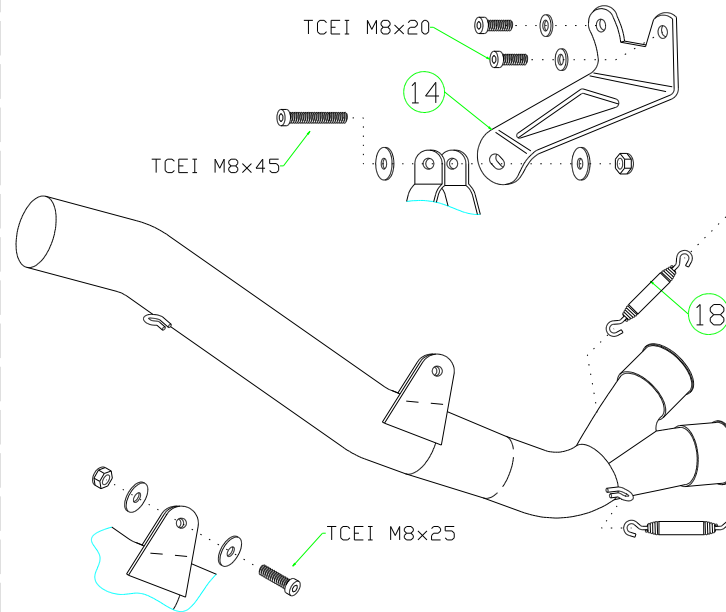

# Suzuki GSX-R 1000 i.e. '05/06

- 71694PO Homologated Titanium
- 71694MO Homologated Carbon
- 71694AO Homologated Aluminium
- 71094PO Racing Titanium
- 71094MO Racing Carbon
- 71094AO Racing Aluminium

71309MI Raccordo alto / High Mid Pipe

71308MI Collettori / Collectors

- 71694POR Homologated Titanium (Short)
- 71694MOR Homologated Carbon (Short)
- 71094POR Racing Titanium (Short)
- 71094MOR Racing Carbon (Short)

71310MI Raccordo basso / Low Mid Pipe