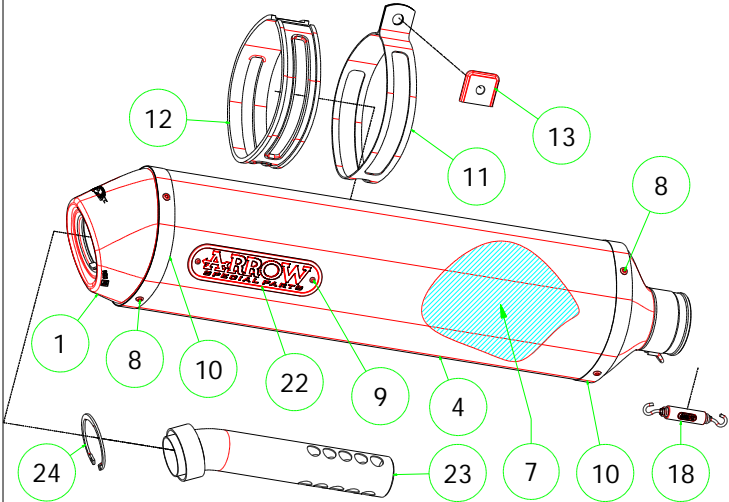

# Suzuki GSX-R 1000 i.e. '05/06

- 71694PO Homologated Titanium
- 71694MO Homologated Carbon
- 71694AO Homologated Aluminium
- 71094PO Racing Titanium
- 71094MO Racing Carbon
- 71094AO Racing Aluminium

71309MI Raccordo alto / High Mid Pipe

71308MI Collettori / Collectors

- 71694POR Homologated Titanium (Short)
- 71694MOR Homologated Carbon (Short)
- 71094POR Racing Titanium (Short)
- 71094MOR Racing Carbon (Short)

71310MI Raccordo basso / Low Mid Pipe