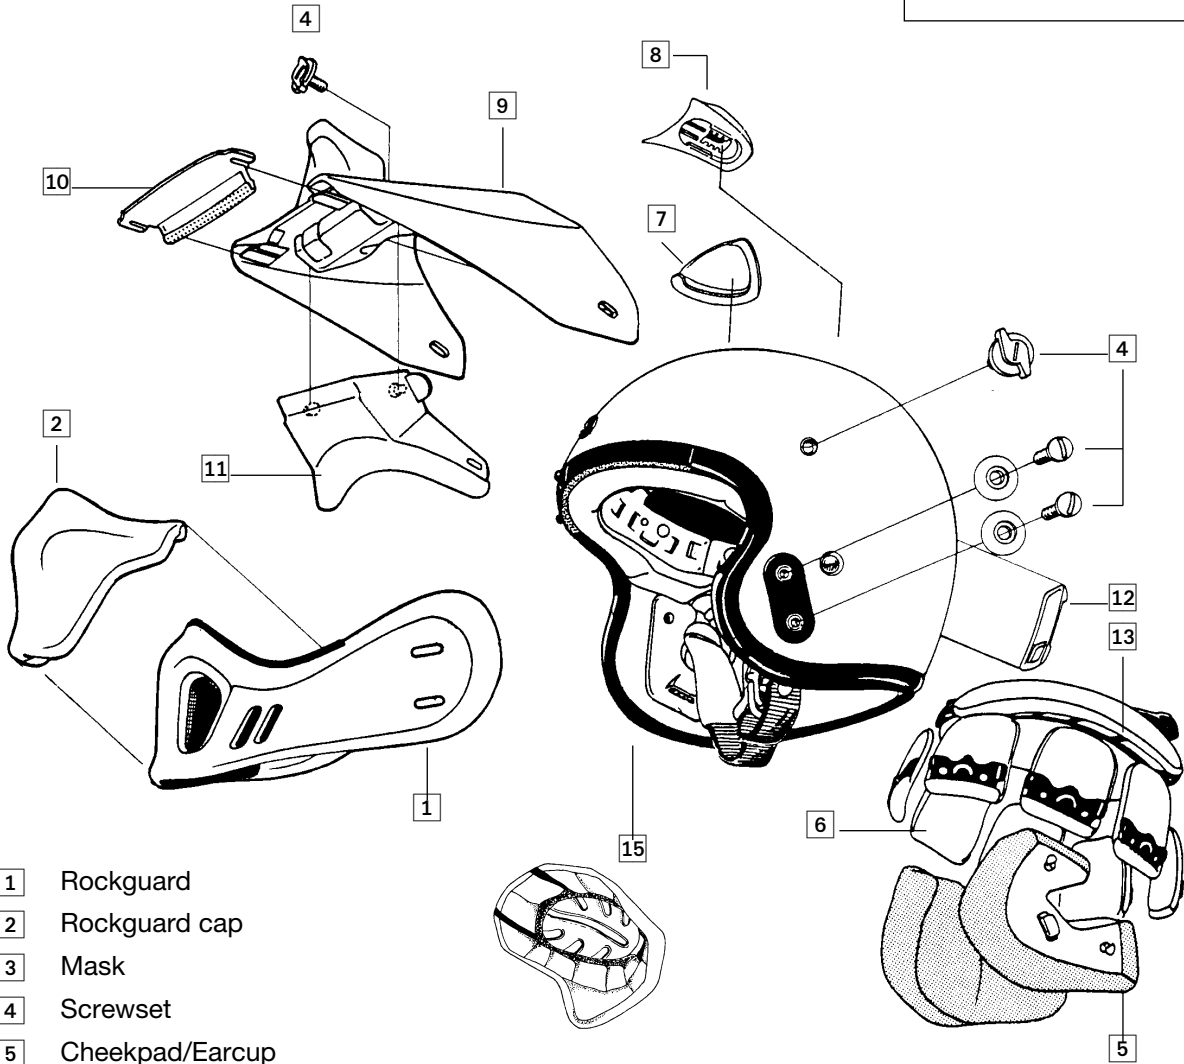

CHAPTER 3

- 1 Rockguard
- 2 Rockguard cap
- 3 Mask
- 4 Screwset
- 5 Cheekpad/Earcup
- 6 Side pad
- 7 IC Duct 2 / Formula Duct / Delta Duct / Topscoop
- 8 Twister
- 9 Peak
- 10 Ventshutter / Sundowner (Penta)
- 11 Air scoop for peak
- 12 Goggle band snap
- 13 Crown pad
- 14 Nose/breath deflector
- 15 Interior