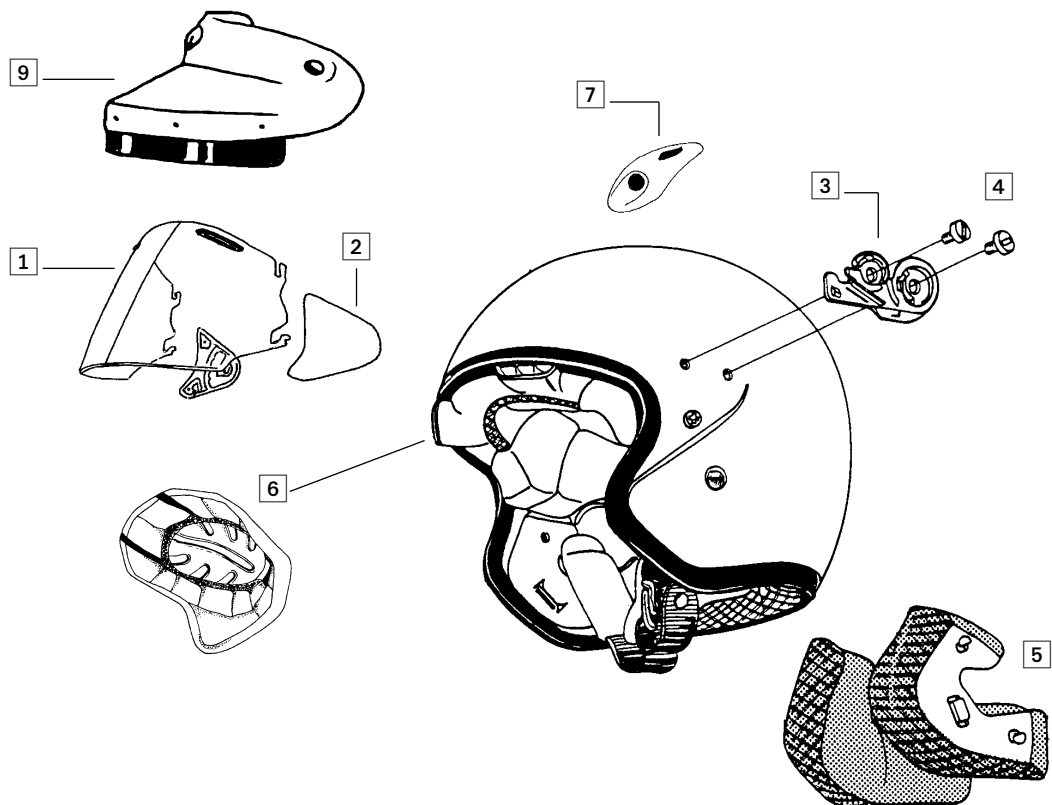

CHAPTER 2

- 1 Visor
- 2 Holderset
- 3 Baseplate
- 4 Screwset
- 5 Earcup
- 6 Interior
- 7 IC Duct 2/Formula Duct
- 9 Peak