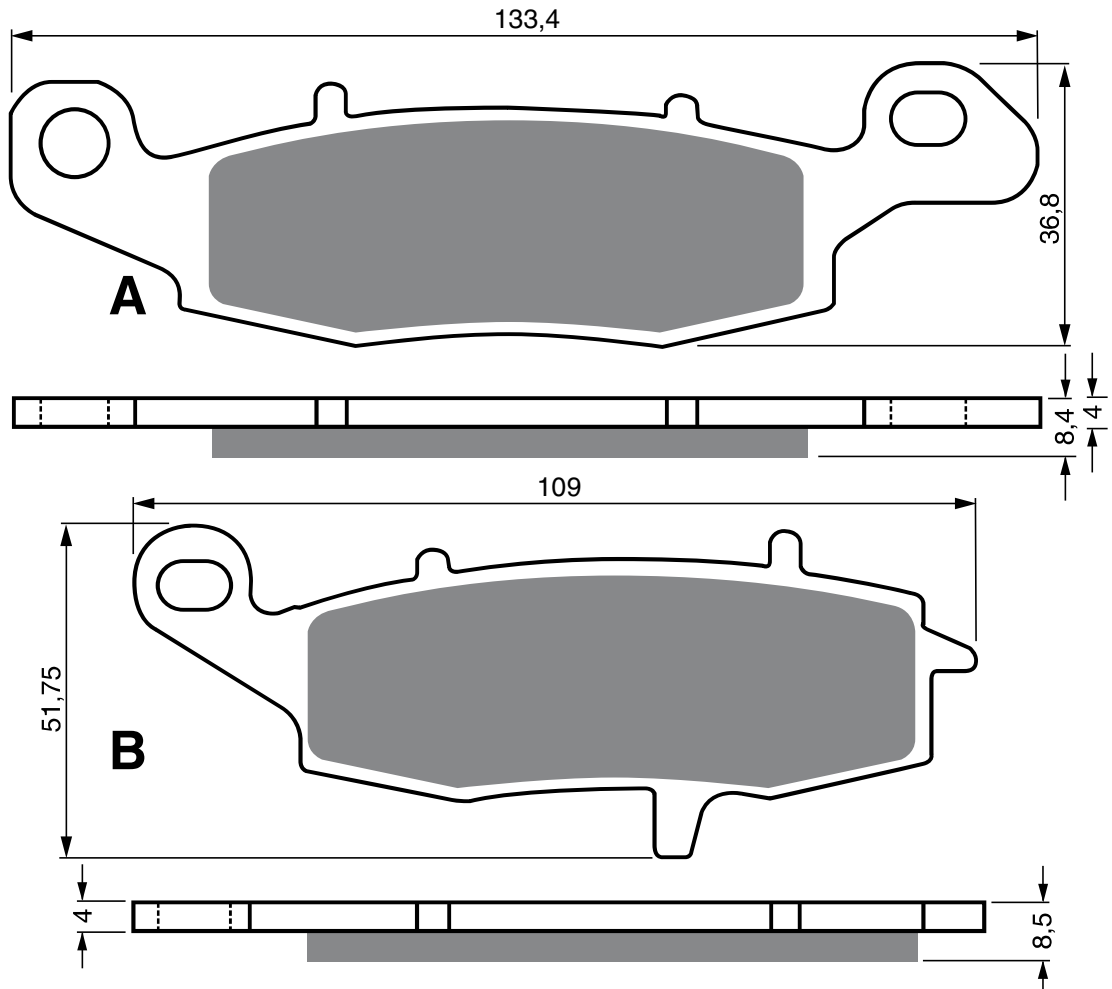

PART NUMBER

104

AD

S3
RACING

S33
RACING

GP5

GP6

GP7

KAWASAKI

ER-5	500	C1/C3	01-07	F
ER-6F	650	(EX 650 A6F/B6F/D9F) (Left)	06-	F
ER-6N	650	(ER 650 A6S/B6F/C9F)(Left)	06-	F
KL	650	C1 (KLR) (KL650C/G935)	95-	F
KLE	650	Versys A7F	07-	F
KLE	650	Versys B7F ABS	07-	F
KLR	650	(KL650C/E1.92/61.00010.00)	99-05	F
KLR	650	(KL650C/G935/1)	98-	F
KLR	650	C1-C8	95-04	F
Z	750	(ZR 750 J1) (Left)	04-05	F
Z	750	S (ZR 750 K1) (Left)	05-07	F
ZR	750	Zephyr (Left) (ZR750D/F541)	96-	F
ZR-7	750	Left (ZR750F1/)	99-	F
ZR-7S	750	Left	01-04	F
VN	800	Classic (VN800A/G986)	96-06	F
VN	800	Drifter (VN800C/E1.92/61.00008.00)	99-02	F
VN	900	A6F Classic	06	F
VN	900	B7F Classic (Spoke wheel)	07	F
VN	900	BBFA Classic Special Edition/ White wall TyresúSpoke Wheel	11-	F
VN	900	C7F Custom (cast wheel)	07	F
KL	1000	(LV 1000 A1H) (Left)	04-05	F
GPZ	1100	ABS, Horizon (Left) (ZXT10F/G936)	97-98	F