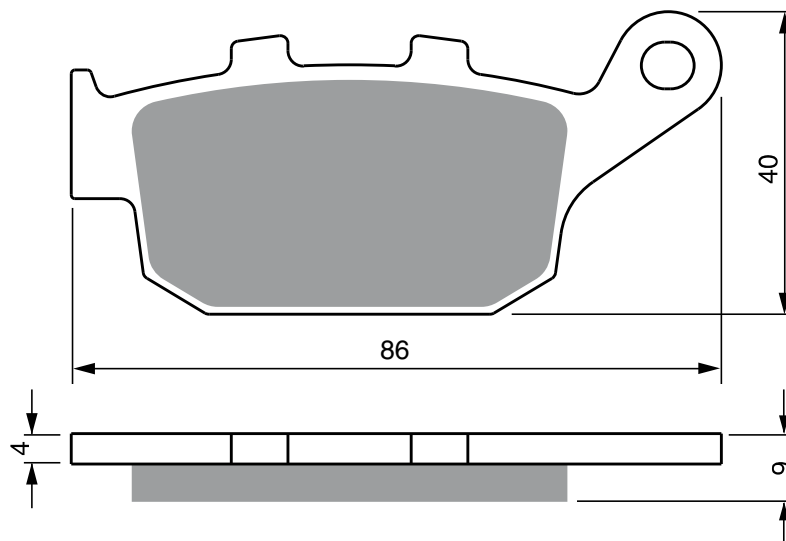

Disc Brake Pads **GOLDfren**

PART NUMBER

306

AD

**S3
RACING**

**S33
RACING**

A

B