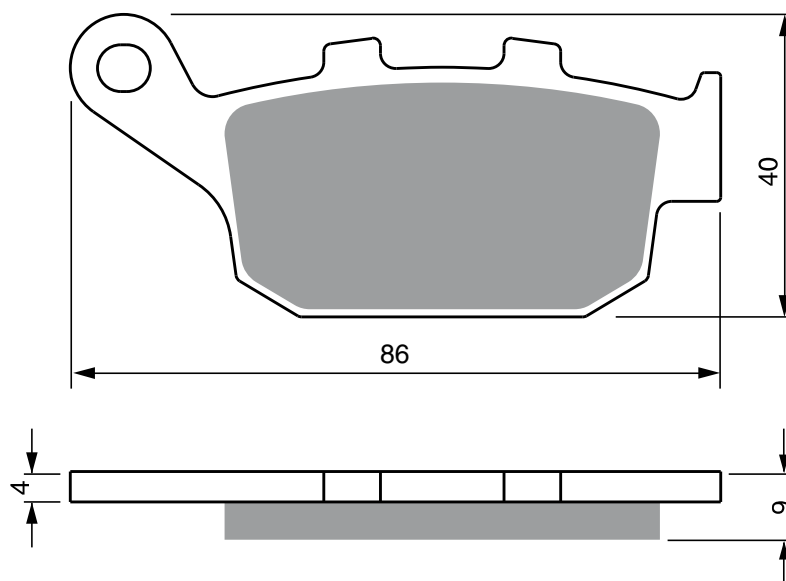

Disc Brake Pads **GOLDfren**

PART NUMBER

306

AD

**S3
RACING**

**S33
RACING**

A

B