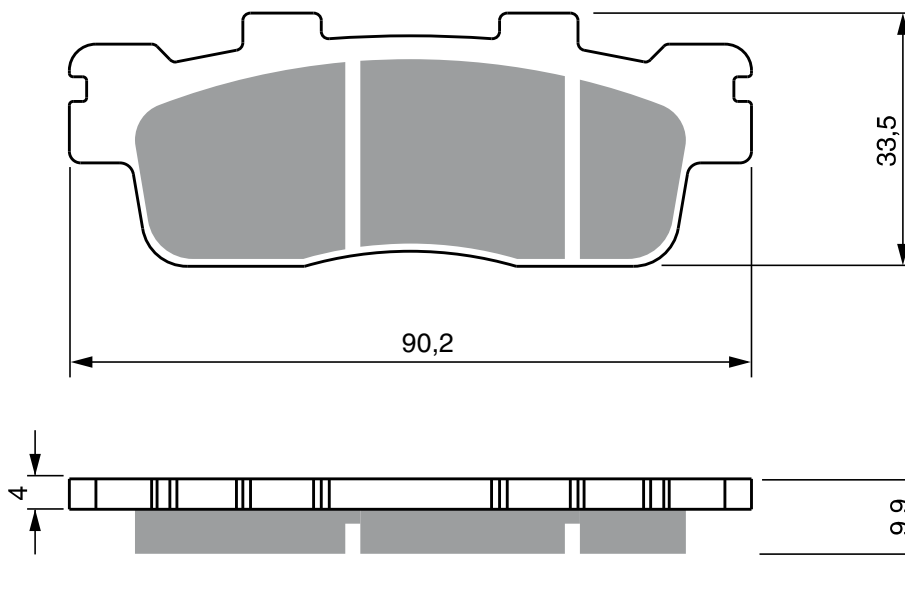

Disc Brake Pads **GOLD** fren

PART NUMBER

302

AD

**S33
RACING**

**S3
RACING**

BENELLI

125	Velvet (Touring)	08-	R
150	Velvet (Touring)	08-	R