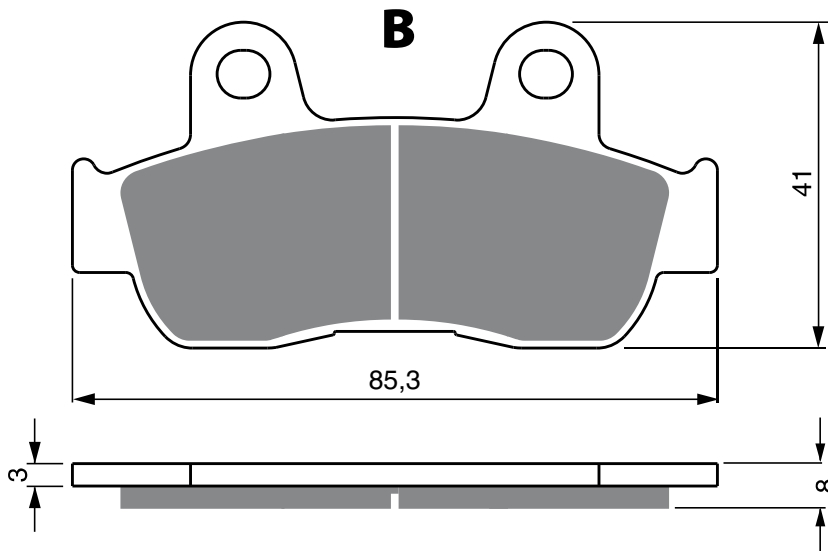

Disc Brake Pads **GOLD** fren

PART NUMBER

285

AD

S3
RACING

HONDA

CBF	150	04-	F
CBF	250 Twister	04-	F