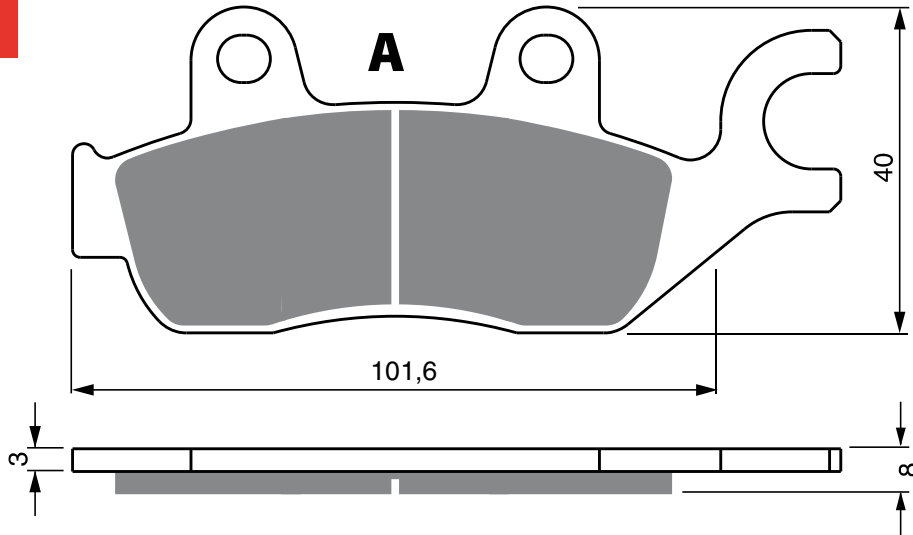

Disc Brake Pads **GOLD** fren

PART NUMBER

285

AD

S3
RACING

HONDA

CBF	150	04-	F
CBF	250 Twister	04-	F