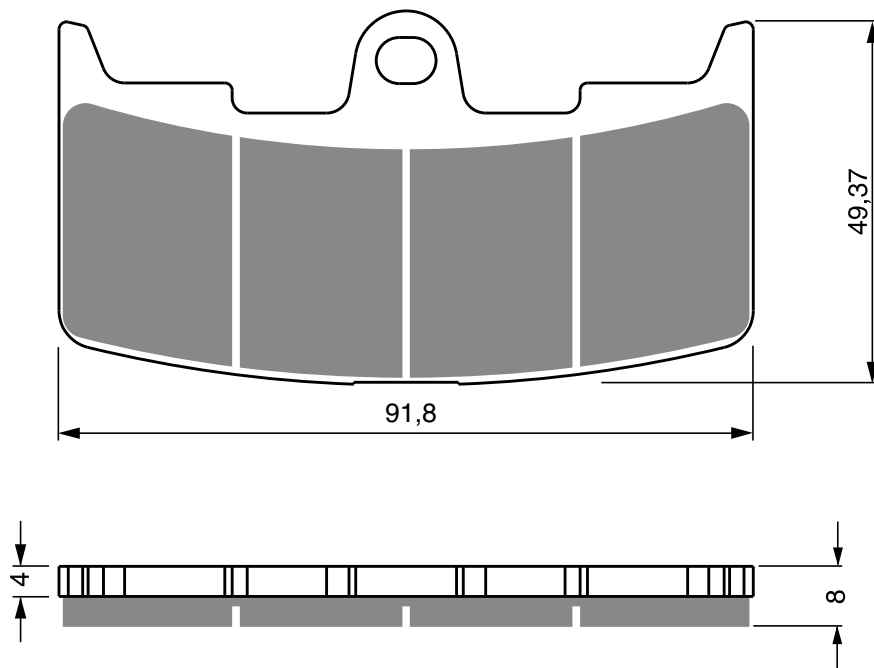

AD

S3
RACING

S33
RACING

GP5

GP6

GP7

PART NUMBER

270