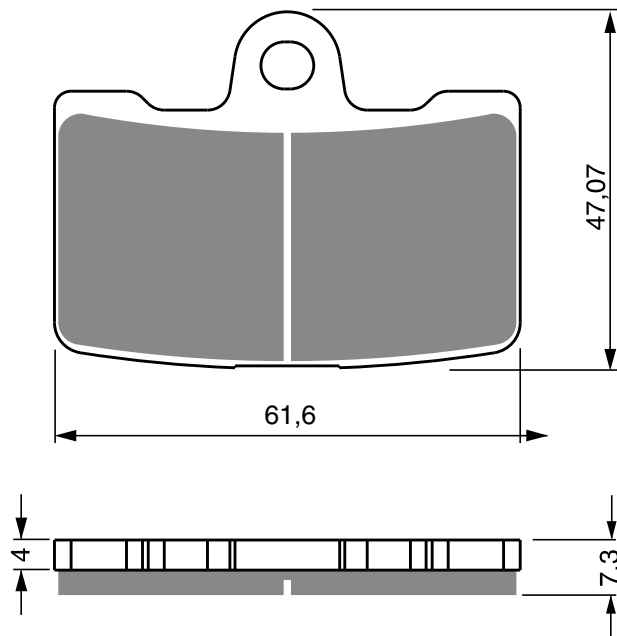

Disc Brake Pads **GOLD fren**

PART NUMBER

269

AD

**S3
RACING**

GP5

GP6

**S33
RACING**