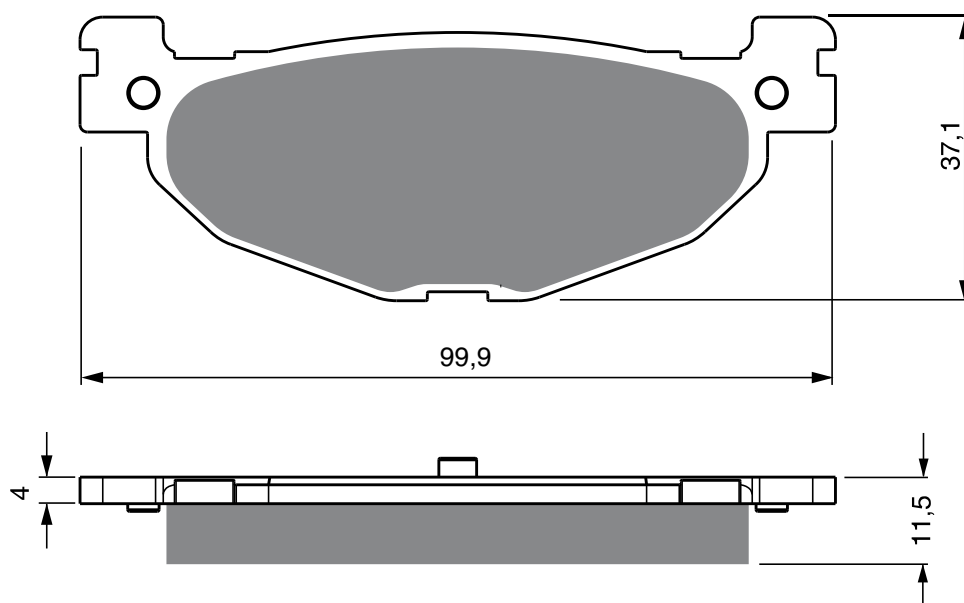

Disc Brake Pads **GOLDfren**

AD

S3
RACING

S33
RACING

PART NUMBER

268

MBK

YP	400 Skyliner	04	R
----	--------------	----	---