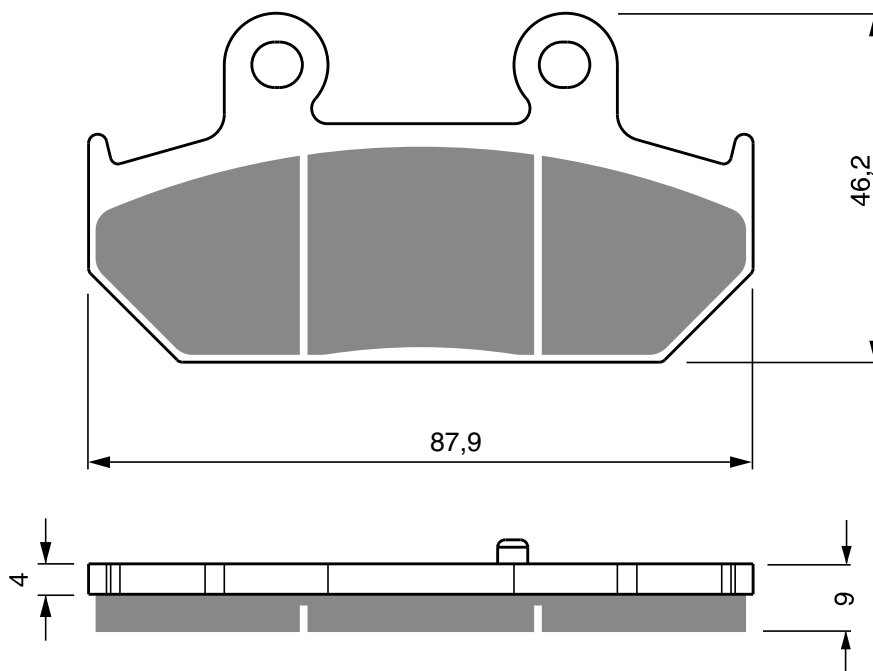

Disc Brake Pads **GOLD** fren

PART NUMBER

265

AD

S3
RACING

S33
RACING

SUZUKI

AN	250	8 Skywave SS (CJ46A)	08-	R
AN	250	Skywave Type M (BA-CJ45A)	07-	R
AN	250	Skywave Type S (BA-CJ44A)	07-	R
AN	400	Burgman	06-	R
AN	650	A Burgman Executive	04-	R
AN	650	K3/K4/AK4 Burgman	02-03	R