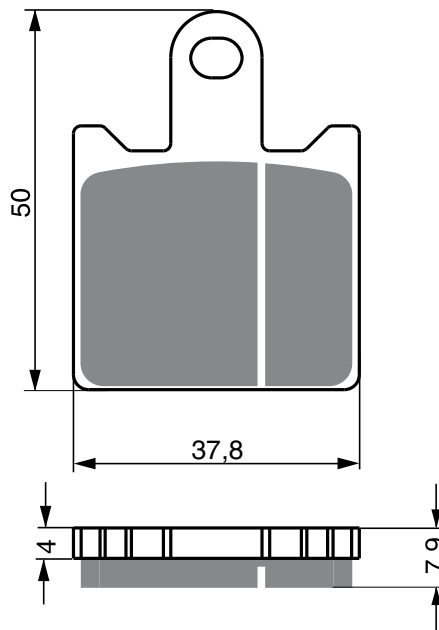

Disc Brake Pads **GOLD** fren

PART NUMBER

249

AD

S3
RACING

GP5

GP6

GP7

S33
RACING

1 set = 4 pcs

KAWASAKI

ZX-6R	600 (ZX 600 R9F)	09-	2F
ZX-6R	600 (ZX600 P7F/P8F)	07-08	2F
ZX-6RR	600 Ninja	07-	2F
Z	750 R ABS (ZR 750 PBF)	11-	2F
Z	750 R Non ABS (ZR 750 NBF)	11-	2F
Z	1000 (ZR 1000 B7F/B8F)	07-08	2F
Z	1000 ABS (ZR 1000 C7F)	07-09	2F
GTR	1400 (ZG 1400 A8F)	07-	2F
ZZR	1400 (ZX 1400 A6F/A7F)	06-07	2F
ZZR	1400 ABS (ZX 1400 B7F)	06-07	2F
ZZR	1400 ABS (ZX 1400 D8F)	08-	2F