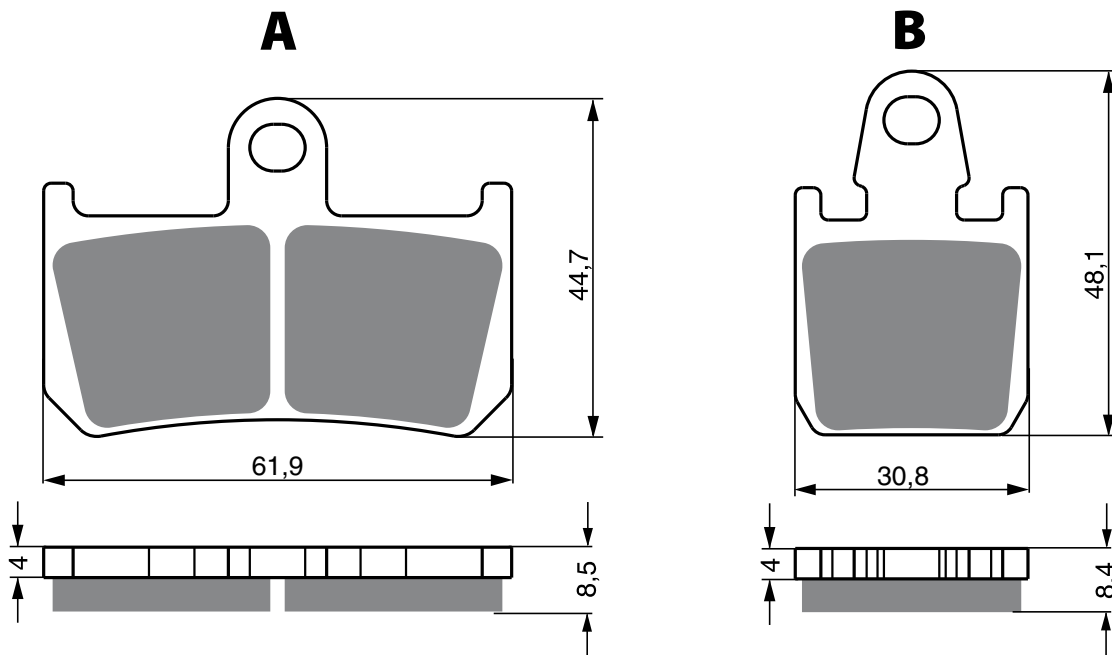

S3
RACING

GP5

GP6

GP7

S33
RACING

AD

PART NUMBER

246

1 set = 2 pcs small
2 pcs large

YAMAHA

YZF	1000 R1	07 -	2F
YZF	1000 R1 (6 piston radial caliper)	07	2F
YZF	1000 R1 (Rad.cal.) (4-pad) ABS	12 -	2F
MT-01	1670 S (SYUR)	09	2F
MT-01	1700 (6 piston radial caliper)	07 -	2F
MT-01	1700	07 -	2F
XV	1700 YV-Max	09 -	2F