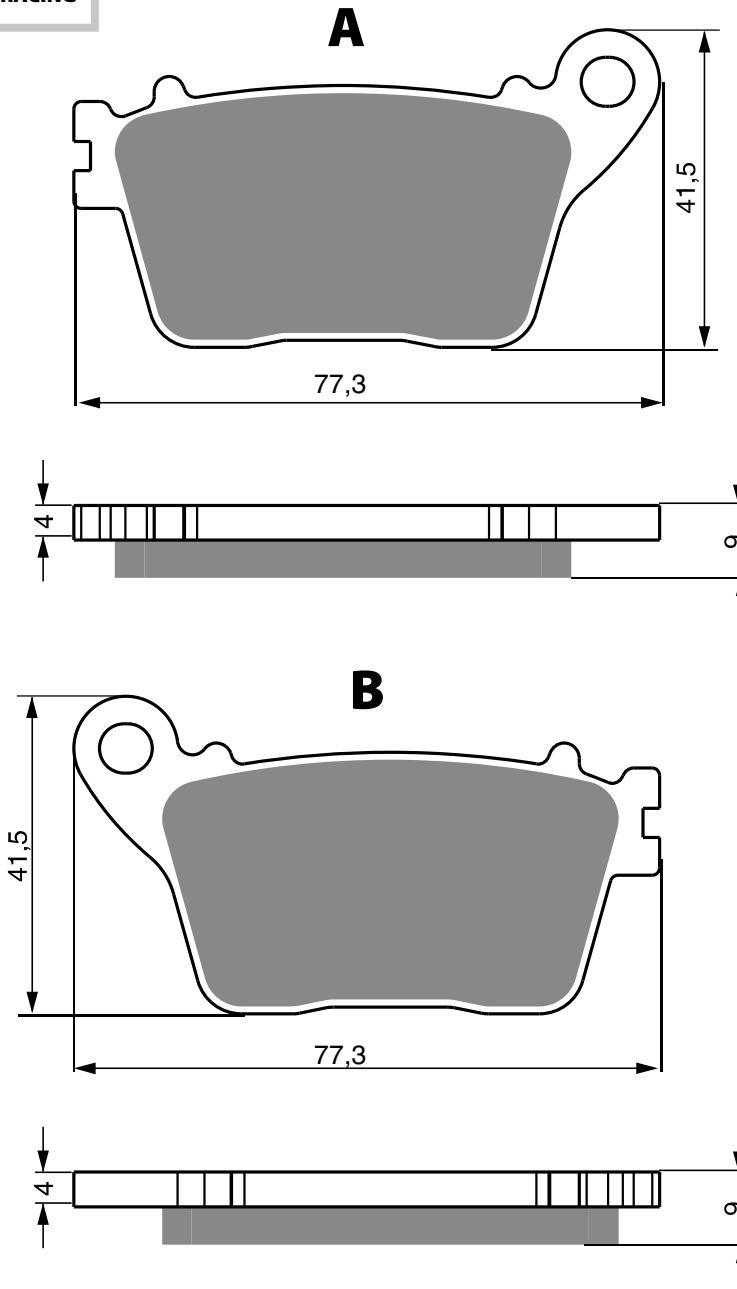

Disc Brake Pads **GOLDfren**

AD

**S3
RACING**

**S33
RACING**

PART NUMBER

242

HONDA

CB	600	F Hornet A7 (ABS)	07-	R
CBR	600	F	11-	R
CBR	600	F ABS	11-	R
CBR	600	RA9/RAA/RAB (C-ABS)	09-	R
CBR	600	RR Hannspree	08-	R
CBR	600	RR7/RR8/RR9/RRA/RRB	07-	R
CBR	1000	Fireblade RA9 (C-ABS)	09-	R
CBR	1000	RR	08	R
CBR	1000	RR Fireblade	06-07	R
CBR	1000	RR Fireblade (Rad. cal.) ABS	09-	R