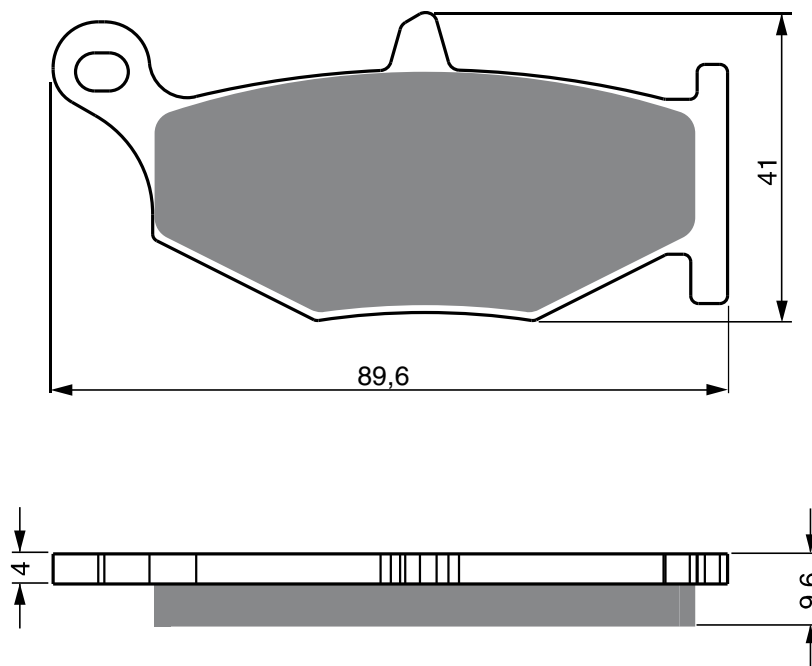

Disc Brake Pads **GOLDfren**

PART NUMBER

241

S33
RACING

AD

S3
RACING

A

B