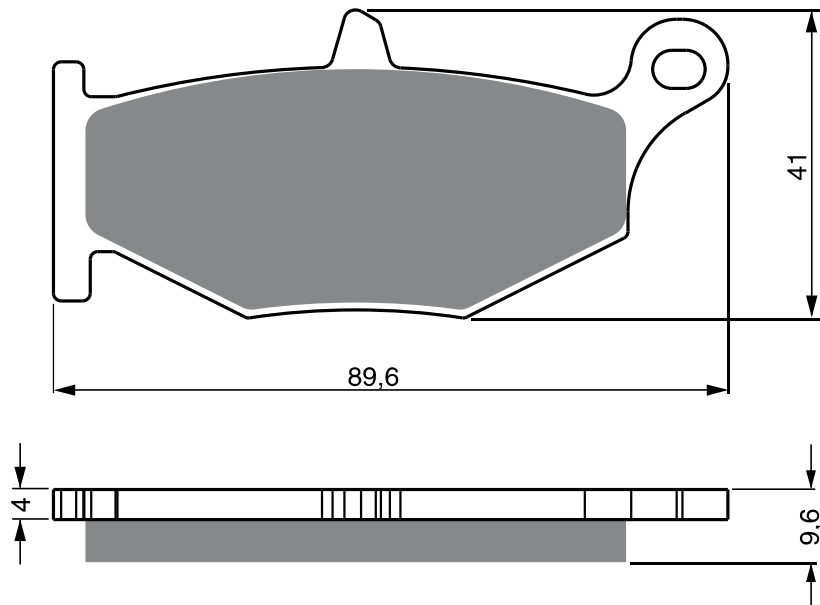

Disc Brake Pads **GOLDfren**

PART NUMBER

241

S33
RACING

AD

S3
RACING

A

B