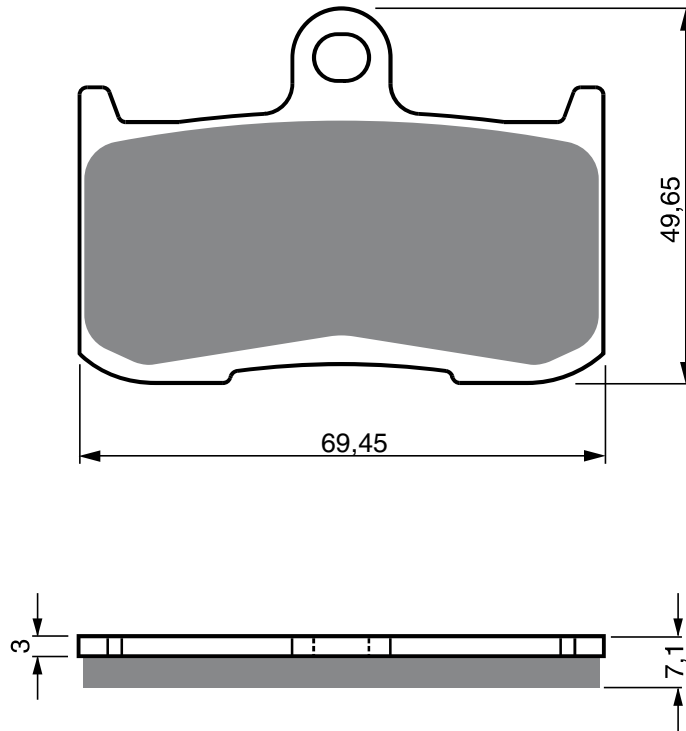

Disc Brake Pads **GOLDfren**

PART NUMBER

207

AD

**S3
RACING**

GP5

GP6

GP7

**S33
RACING**

HONDA

RS	125 (Radial Caliper)	04-07	F

KAWASAKI

ZX-9R	900 Ninja (ZX900C/H884)	02-03	2F
Z	1000 (ZR1000A1/A2/A3)	03-06	2F
ZX	1000 (ZR 1000 A1)	03-	2F

MORIWAKI

MD	250	09-	F

SUZUKI

	1300 B-King	07-	2F

TRIUMPH

R	675 Street Triple	09-	2F
	675 Daytona	06-08	2F
	1050 Speed Triple (Rad. cal.)	05-07	2F

	1050 Tiger	07-	2F

	1050 Tiger SE (Rad Caliper)	09-	2F

	1050 Tiger SE ABS	10-	2F

VICTORY

	1634 Hammer	08-	2F

	1634 King Pin (all models)	08-	2F

	1634 Vegas	08-	2F

	1634 Vegas 8-Ball	08-	2F

	1634 Vegas Jackpot	08-09	2F

	1731 Vegas Jackpot	09-	2F

	1731 Hammer	09-	2F

	1731 Hammer S	09-	2F

	1634 King Pin Low	09-	2F

	Cory Ness Jackpot	08-10	2F

	Hammer 8 Ball	10-	2F

	Jackpot	10-	2F

	King Pin	08-09	2F

	King Pin Tour	08-09	2F

	King Pin 8-Ball	08-	2F

	King Pin Low	09	2F

	Vegas Low	08-09	2F

	Cory Ness Cross Country	11-	2F

	Vegas Jackpot	08-09	2F

	Zach Ness Vegas	11-	2F

YAMAHA

TZ	250 (Rad. cal.)	03-05	2F