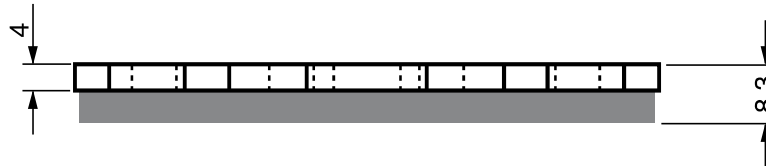

Disc Brake Pads **GOLDfren**

PART NUMBER

196

AD

**S3
RACING**

GP5

GP6

GP7

**S33
RACING**

BMW

R	850 R / Roadster	01 -	2F
R	850 RT	02 - 06	2F
R	1100 S (Non ABS)	00 - 03	2F
R	1150 GS	02 - 04	2F
R	1150 RT	00 - 05	2F
R	1150 RT (ABS)	02 - 05	2F
HP2	1200 Megamoto (K25)	07 - 10	2F
K	1200 GT	03 - 06	2F
K	1200 RS	01 - 04	2F
K	1200 S	05 - 08	2F
R	1200 C Montauk	04	2F
R	1200 GS	04 - 07	2F
R	1200 GS (30 years GS)	11	2F
R	1200 GS (Cast wheel)	10 -	2F

R	1200 GS Adventure (30 years GS)	11	2F
R	1200 GS Adventure (Spoke wheel)	06 - 09	2F
R	1200 GS Triple Black (Spoke wheel)	11 -	2F
R	1200 GS/Adventure (Spoke wheel)	10 -	2F
R	1200 GS/M (K25/0303/Cast wheel)	06 - 09	2F
R	1200 RT	10 -	2F
R	1200 RT SE	10 -	2F
R	1200 S	06 -	2F
R	1200 ST	05 - 08	2F
K	1300 GT	09 -	2F
K	1300 GT EE	10 -	2F
K	1300 GT SE	10 -	2F
K	1300 S	09 -	2F