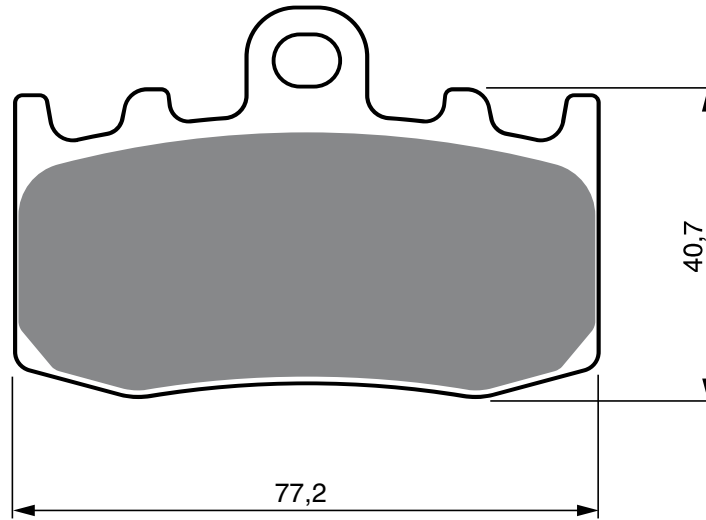

Disc Brake Pads **GOLDfren**

PART NUMBER

196

AD

**S3
RACING**

GP5

GP6

GP7

**S33
RACING**

BMW

R	850 R / Roadster	01 -	2F
R	850 RT	02 - 06	2F
R	1100 S (Non ABS)	00 - 03	2F
R	1150 GS	02 - 04	2F
R	1150 RT	00 - 05	2F
R	1150 RT (ABS)	02 - 05	2F
HP2	1200 Megamoto (K25)	07 - 10	2F
K	1200 GT	03 - 06	2F
K	1200 RS	01 - 04	2F
K	1200 S	05 - 08	2F
R	1200 C Montauk	04	2F
R	1200 GS	04 - 07	2F
R	1200 GS (30 years GS)	11	2F
R	1200 GS (Cast wheel)	10 -	2F

R	1200 GS Adventure (30 years GS)	11	2F
R	1200 GS Adventure (Spoke wheel)	06 - 09	2F
R	1200 GS Triple Black (Spoke wheel)	11 -	2F
R	1200 GS/Adventure (Spoke wheel)	10 -	2F
R	1200 GS/M (K25/0303/Cast wheel)	06 - 09	2F
R	1200 RT	10 -	2F
R	1200 RT SE	10 -	2F
R	1200 S	06 -	2F
R	1200 ST	05 - 08	2F
K	1300 GT	09 -	2F
K	1300 GT EE	10 -	2F
K	1300 GT SE	10 -	2F
K	1300 S	09 -	2F