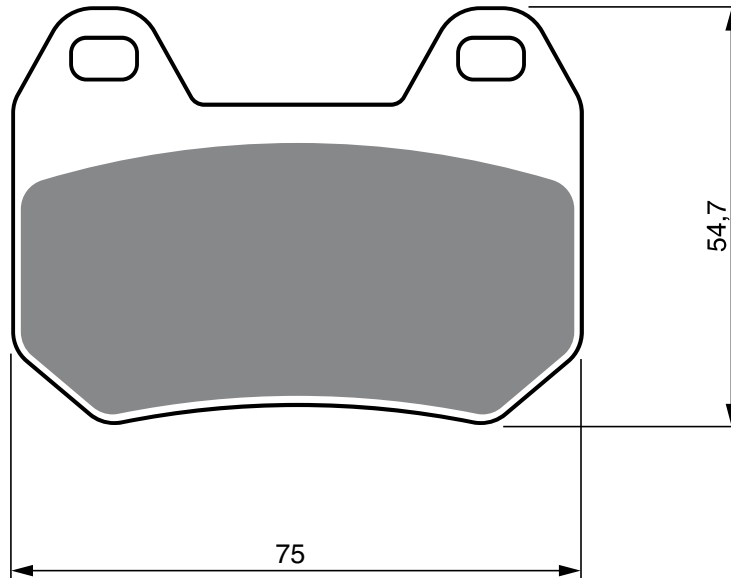

AD

S3
RACING

S33
RACING

PART NUMBER

195

BMW

K	1200 LT	99-09	R
K	1200 LT „Lux“	01-	R
K	1200 LT (EVO-ABS)	00-09	R
K	1200 LT (Integral ABS & Standard ABS)	97-00	R
R	1200 CL	03-04	R