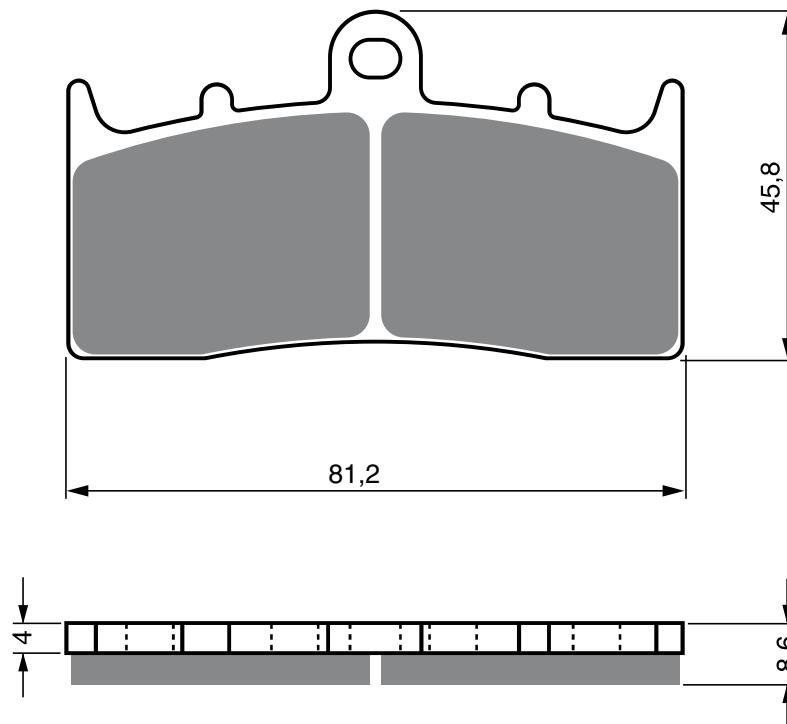

Disc Brake Pads **GOLDfren**

PART NUMBER

194

AD

**S3
RACING**

GP5

GP6

GP7

**S33
RACING**

BMW

R	850 R	03-06	2F
R	1100 S (ABS)	01-06	2F
R	1150 GS Adventure	03-06	2F
R	1150 R Roadster	01-06	2F
R	1150 R Rockster (R21//E1/00041)	03-06	2F
R	1150 R Rockster Edition 80	04	2F
R	1150 RS	01-05	2F
K	1200 LT	99-01	2F
K	1200 LT (EVO-ABS)	00-09	2F
K	1200 R	05-08	2F
K	1200 R Sport	04-06	2F
K	1200 R Sport	07-09	2F
R	1200 C Classic	03-04	2F
R	1200 C Independent (Cast wheel)	03-04	2F
R	1200 CL	03-04	2F

R	1200 R	07-	2F
R	1200 R Classic	11-	2F
R	1200 R SE	10-	2F
R	1200 RT	05-	2F
K	1300 R	09-	2F
K	1300 R Dynamic SE	11-	2F
K	1600 GT	11-	2F
K	1600 GTL	11-	2F

KAWASAKI

ZRX	400 (ZR 400 E1-E7)	98-01	F

QUADZILLA

CUV	300 (4x4 Super Utility Side x Side)	08-	F