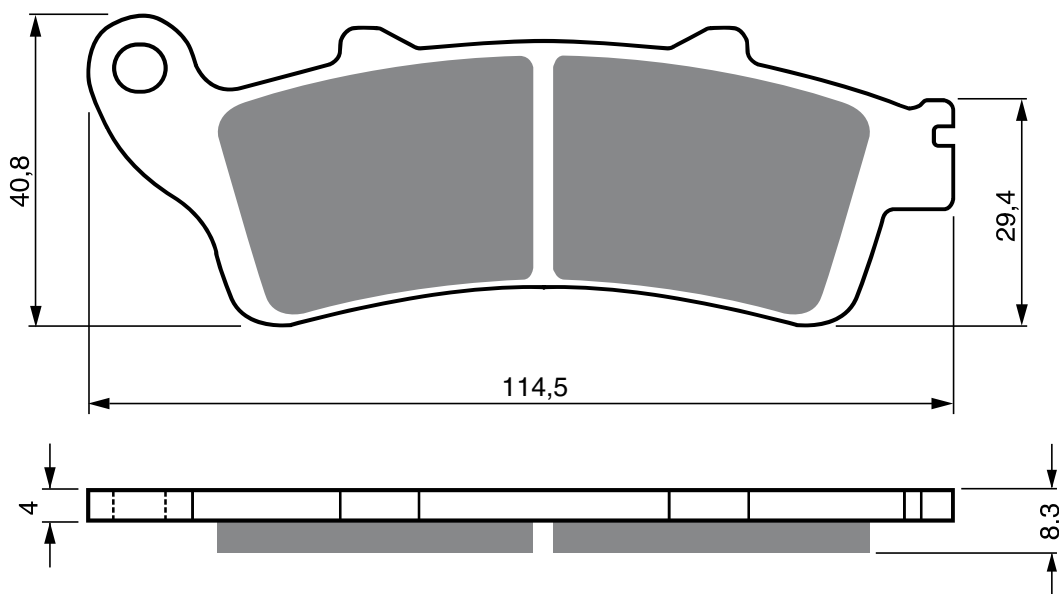

Disc Brake Pads **GOLDfren**

AD

S3
RACING

S33
RACING

PART NUMBER

178

HONDA

	250	Jazz	00-04	F
FJS	400	A9/D9	09	F
CBF	500		04-	F
FJS	600	Silverwing Scooter	01-09	2F
FJS	600	SW-T (ABS)	11-	F
NT	650	V2/V3	02-05	F/R
NT	700	V Varadero ABS	10-	R
NT	700	V6 Deauville /ABS	06-09	R
VFR	800	6/A6	06-09	R
VFR	800	FI (RC46/K011)	98-05	2F/R
VFR	800	V-TEC Limited Edition	07	R
XLV	1000	A4 Varadero	04-09	R
XLV	1000	Varadero	99-03	2F/R
CB	1100	Hornet	99-	2F/R

VICTORY

	1731	Vision Tour (all models)	08-	2F
	1731	Cross Country	10-	2F
	1731	Cross Roads	10-	2F
		Vision 8 Ball	10-	2F
		Vision Street	08-09	2F