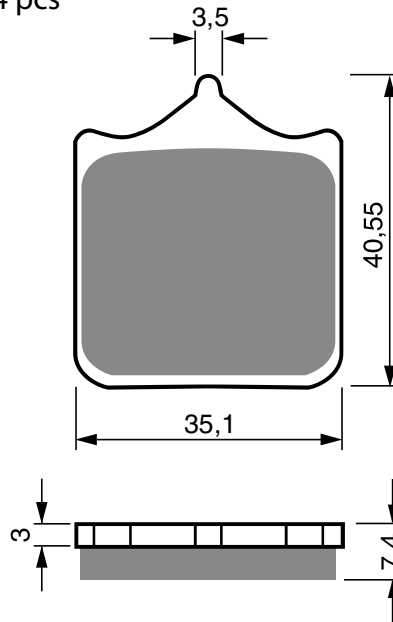

**AD**
**K5**
**S3  
RACING**
**GP5**
**GP6**
**GP7**
**S33  
RACING**

1 set = 4 pcs

**PART NUMBER**

**BMW**

G	450	SMR	09-	F
---	-----	-----	-----	---

**BREBMO RACING CALIPERS**

	20 8343 35/45 12/21 (P4 34B) Radial goldline mount wire clip pad retention	-	F
	Goldline 4 pad 20.7850.11/12,road	-	F
	Motard axial XA32950, P4 34	-	F