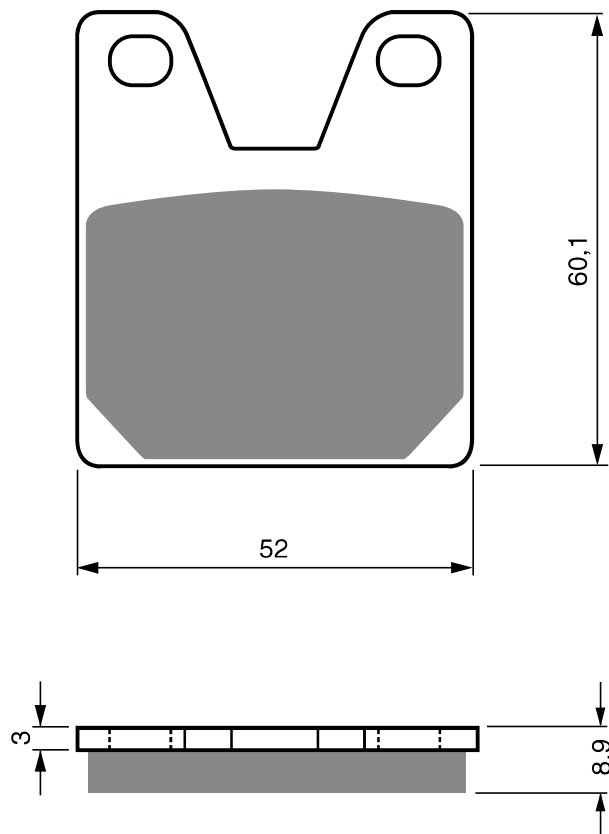

Disc Brake Pads **GOLDfren**

PART NUMBER

169

AD

S3
RACING

S33
RACING

GP5

GP6

GP7

YAMAHA

X	50	SR Jet Sport	06-	F
X	100	SR Jet Sport	06-	F
H	200	SE	-	F
YZF	750	R7 OW02 (RM01/)	99-00	R
YZF	1000	R1 (RN01/H917)	98-01	R
XJR	1300	(5EA9/5EAG)(298mm front disc)	00	R