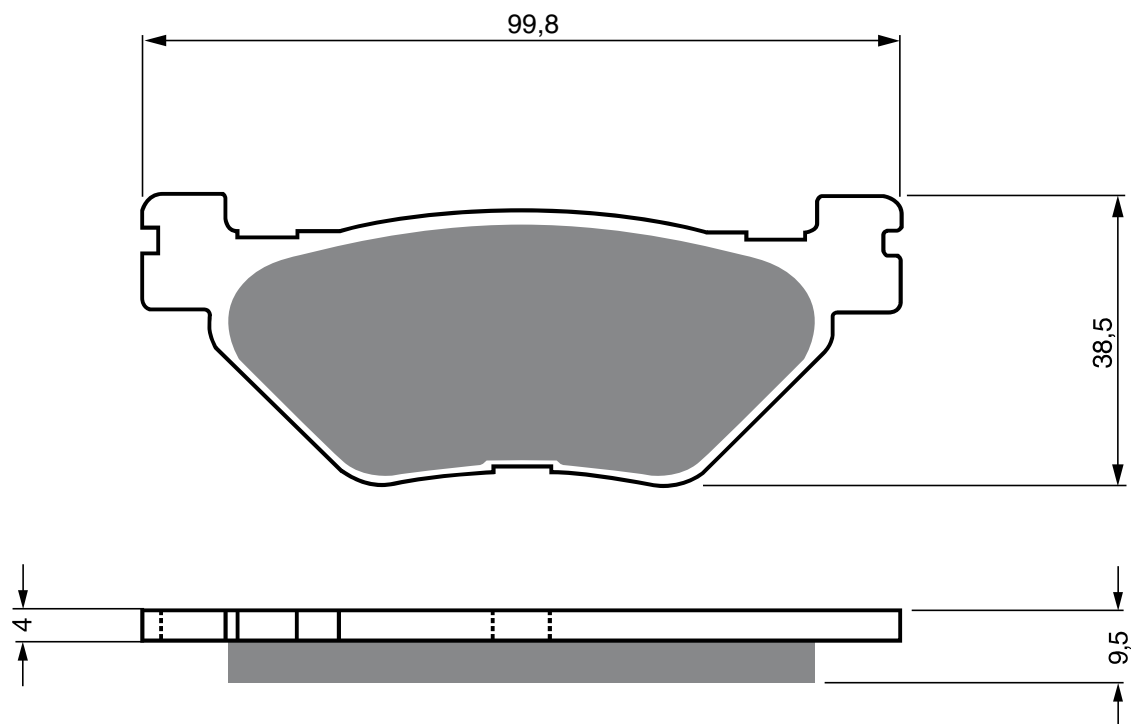

Disc Brake Pads **GOLDfren**

PART NUMBER

165

AD

S3
RACING

S33
RACING

HYOSUNG

GV	650	Aquila	04-05	R
----	-----	--------	-------	---