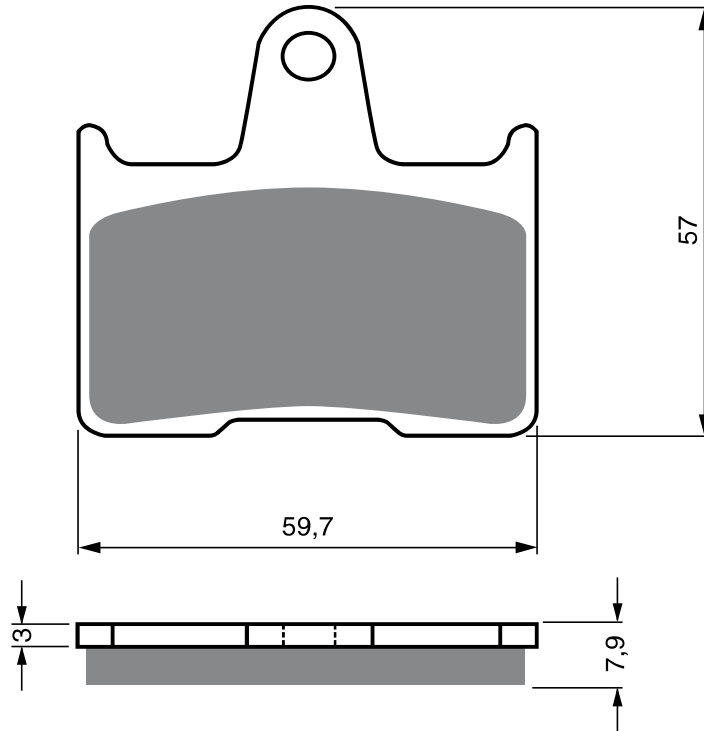

Disc Brake Pads **GOLD** fren

PART NUMBER

148

AD

**S3
RACING**

**S33
RACING**

HONDA

CB	400	SFX/SFY/SF1/SF2/SF3 Superfour 99-03	R
VT	750	C25A Shadow (Rear disc model) (21" front wheel)	10- R
VT	750	C25A Shadow (3 piston caliper/ rear disc/17" front wheel)	10- R
CB	1300	R	02 R
CB	1300	SF	98-01 R
CB	1300	X-4 (SC38/EBE)	97-00 R