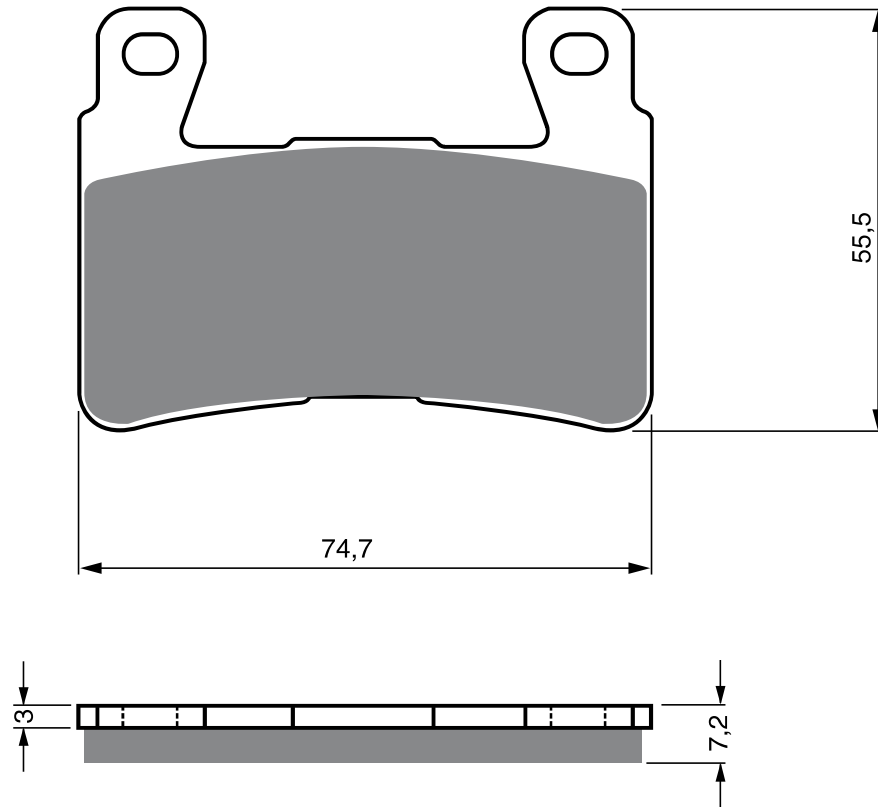

Disc Brake Pads **GOLD** fren

PART NUMBER

134

AD

S3
RACING

GP5

GP6

GP7

S33
RACING

HONDA

CB	400	SBS	05	F
CB	400	SF4/SF5/S5	04-05	F
CB	400	SFX/SFY/SF1/SF2/SF3 Superfour	99-03	2F
CBR	600	F3/F4	03-07	2F
CBR	600	F4 (PC35/K294)	99-00	2F
CBR	600	F4 Sport (PC35)	01-02	2F
CBR	600	F4i „Sport“	03-07	2F
CBR	600	RR3/RR4	03-04	2F
CBR	900	RR, Fireblade	98-99	2F
CBR	900	RR2 Fireblade(954ccm)	02-03	2F
CBR	900	RRY/RR1 Fireblade(929ccm)	00-01	2F
VTR	1000	SP-1	00-01	2F

VTR	1000	SP-2/SP-3	02-07	2F
CB	1300	5/6/7/8/9 (Superfour)	05-09	2F
CB	1300	A5-A9 (Superfour ABS)	05-09	2F
CB	1300	F3	03-04	2F
CB	1300	R	02	2F
CB	1300	S5/S6/S7/S8/S9	05-09	2F
CB	1300	SA5/SA6 Super Bol-Dor	05-09	2F

HYOSUNG

GD	125	EXIV	12-	F
GT	650	(Naked)	09-	2F
GT	650	R	09-	2F
GV	700	C (ST7)	10-	2F
ST	700		11-	2F