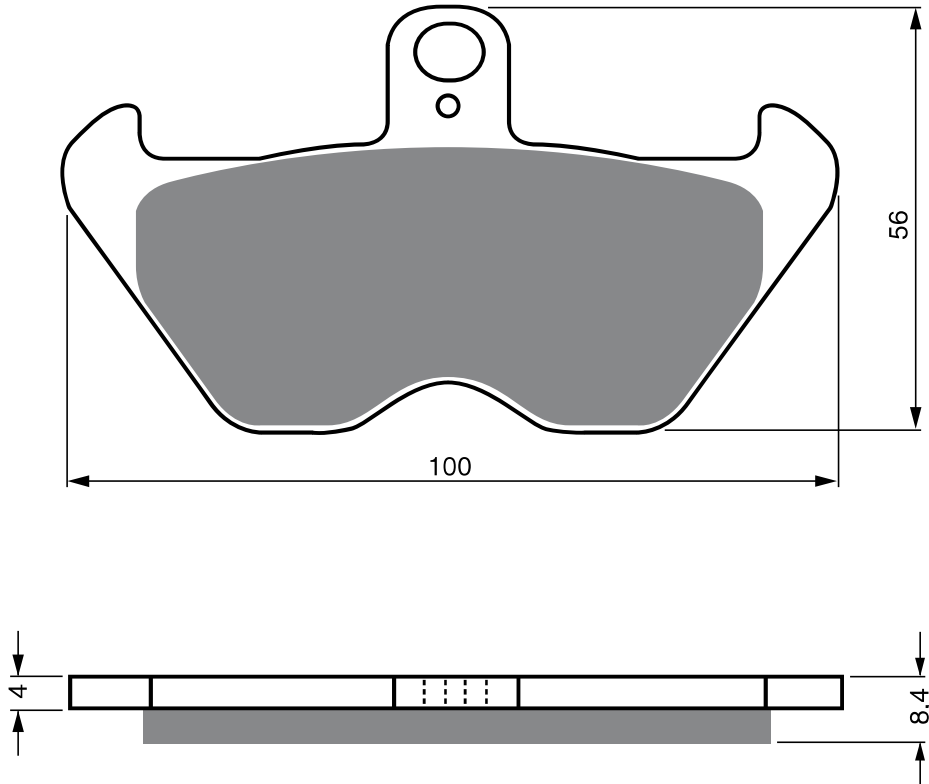

Disc Brake Pads **GOLD** fren

PART NUMBER

117

AD

S3
RACING

S33
RACING

GP5

GP6

GP7

BMW

R80	800	GS (BMW247E/B791/2)	91-94	F
R80	800	R (BMW247E/B791/2)	91-	2F
R	850	C	97-00	2F
R	850	GS	97-00	2F
R	850	R (BMW259/G239)	94-02	2F
R	850	RT (BMW259/G239)	96-01	2F
K1	1000	(BMW100/D100)	89-93	2F
K1	1000	(BMW100/D100/2)	92-	2F
K100	1000	LT (BMW100/D100/1)	92-	2F
K100	1000	RS (BMW100/D100)	90-	2F
K100	1000	RS 16V	90-92	2F
R100	1000	R (BMW247/A339/3)	92-	2F
R100	1000	R (BMW247E/B791/2)	91-95	2F
K	1100	LT/SE (BMW100/D100/2)	92-	2F

K	1100	RS (BMW100/D100/2)	93-96	2F
R	1100	GS (BMW247/A339/3)	93-99	2F
R	1100	R (BMW259/G239)	95-01	2F
R	1100	RS (BMW247/A339/3)	93-01	2F
R	1100	RT (BMW259/G239)	98-	2F
R	1100	RT (BMW259/G239)	94-01	2F
R	1100	S (R2S/K083)	99-00	2F
R	1150	GS	99-01	2F
K	1200	LT (Integral ABS & Standard ABS)	97-00	2F
K	1200	RS (BMW589/H646)	96-00	2F
R	1200	C (BMW259C/H733)	98-02	2F

MOTO-GUZZI

MGS-01	1200	Corsa (Rad.cal)	05-	2F

TM

SMX	660	F	04	F