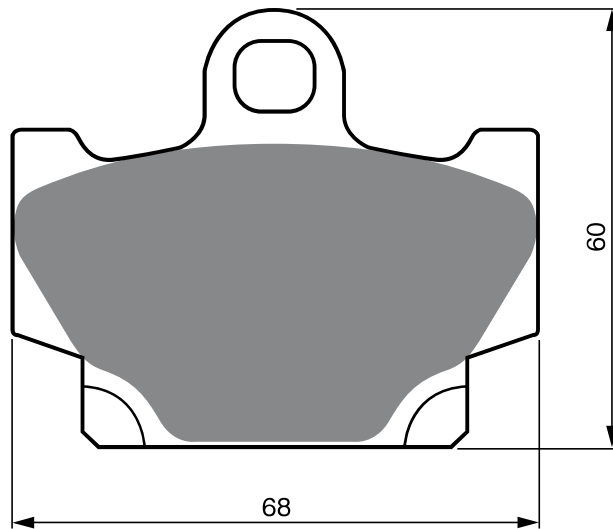

Disc Brake Pads **GOLD** fren

AD

S3
RACING

PART NUMBER

113

YAMAHA

DT	80	LC (37A/D034)	81-84	F
RD	80	LC (10X/C538)	81-	F
RX	100		84-	F
RX	115	S	82-	F
RD	125	LC (10W/C616)	82-84	F
SR	125		92-96	F
XV	240	Virago	92-	F
RD	250	LC (4L1/B738)	83-	F
XV	250	Route 66	88-90	F
XV	250	Virago	88-	F
RD	350	LC YPVS (31K/D035)	83-84	2F
RZ	350	L, N, NC	84-85	2F
XJ	400		82-	2F/R
XS	400	DOHC (12E/C601)	82-	F