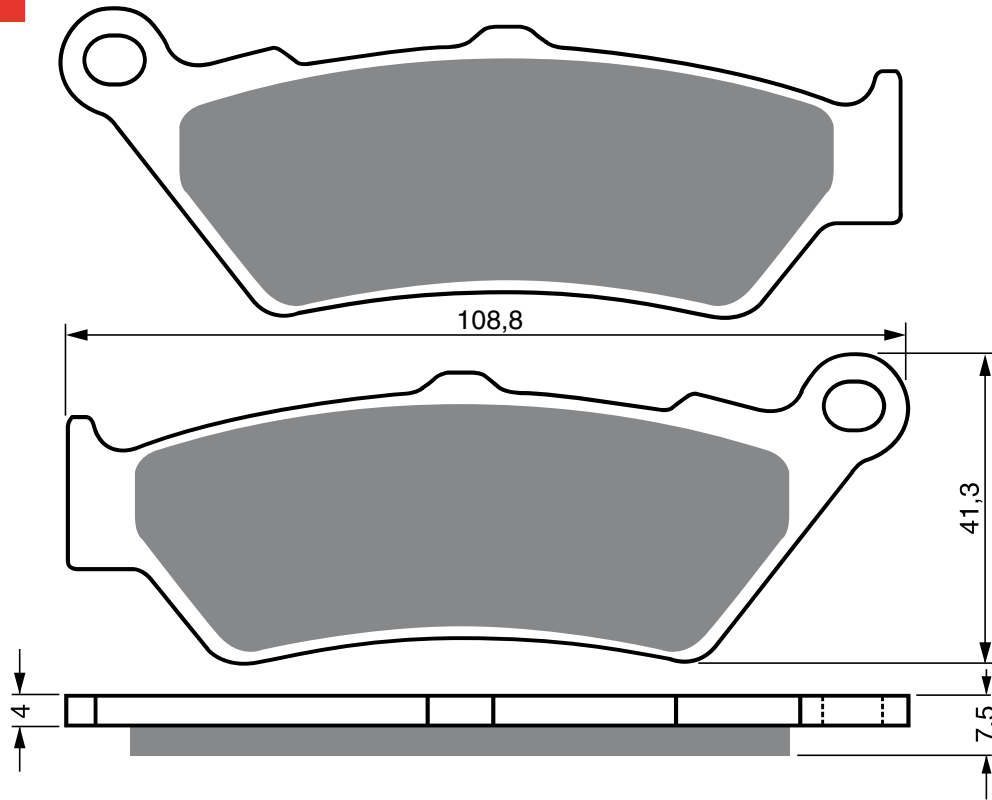

PART NUMBER

106

S33
RACING

GP5

GP6

GP7

AD

S3
RACING