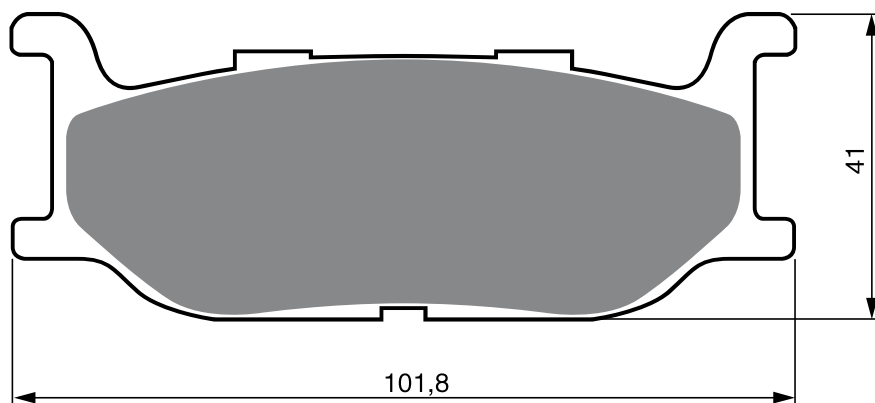

Disc Brake Pads **GOLD** fren

AD

S3
RACING

S33
RACING

PART NUMBER

048

MOTOM

125	/250Transcity	08-09	F
-----	---------------	-------	---