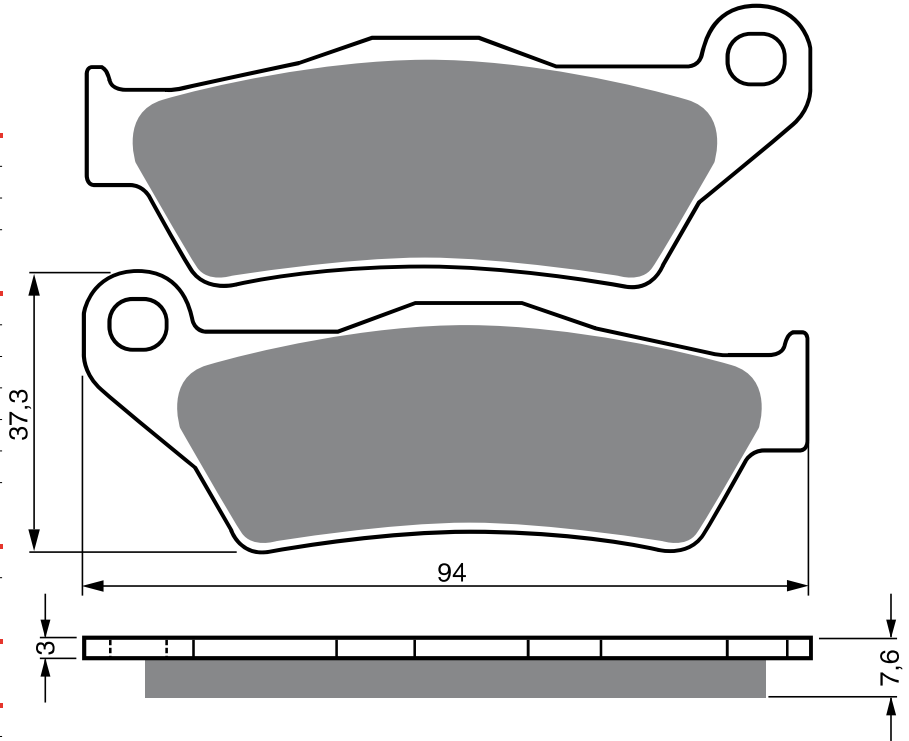

Disc Brake Pads **GOLD** fren

PART NUMBER

031

AD

K1

K5

S3
RACING

S33
RACING

K5-LX

ALFER

VR	250	Cross	99-	F
VR	250	Diferente Enduro	99-00	F
VR	250	Diverdita Supermotard	99-00	F
VR	250	No Limit	99-	F

APRILIA

MX	125		04-06	F
RX	125	Supermotard	08-	F
RX	125		97-00	F
RX	125		08-	F
SX	125		08-10	F
SXV	450	4.5 Supermoto	04-05	F
RST	1000	Futura	01-04	R

BENELLI

BX	450	Cross	07-10	F
BX	505	Enduro	08-10	F

BMW

GX	450	X	08-	F

BREMO RACING CALIPERS

		Floating Motocross Caliper 22.5930.62	-	F
		Off Road 122A99021 P2 24	-	F
		Off Road XQ21361 P2 28	-	F

CAGIVA

	900	Elefant	93-	2F/R

CCM

R30		(Spoke & Mag Wheel)	02-04	F
R35		/R35S	06-08	F
R45			07-08	F
FT 35	400	S (DRZ 400 Motor)	07-08	F
	400	R35/R35S	06-09	F
DS	404	Supermoto	07-09	F
FS	404	Trail	07-08	F
	404	DS	03-04	F
	404	DS Supermoto	03-04	F
	404	E	03-04	F
CMX	450	(MX)	08-09	F
DS	450	Trail	07-09	F
604	600	RS/R30	01-03	F
604E	600	Sport	99-04	F
604E	600	Supermoto	99-03	F
C25	600		96-09	F
DS	644	Supermoto	04	F
DS	644		04	F
FT	650		08	F
FT	710	S Flat Tracker	08-09	F

DUCATI

	400	Monster ie (Japan)	07-08	F
	620	Monster	05-06	2F
	620	Monster Dark	05-06	2F
	620	Multistrada	05-06	2F

	695	Monster	06-08	2F
S2R	800	Monster	05-	2F
S2R	803	Dark	06	2F
S2R	803	Monster	05-07	2F
	1200	Diavel	11-	R

FACTORY

YR	250		99-03	F

FANTIC

	50	Caballero Regolarita Competizione	06-09	F
	50	Caballero Regolarita Competizione Mini	08-09	F
	50	Caballero Supersei Competizione	07-08	F
	50	Caballero Supersei Competizione	07-08	F
	50	Competition	06-	F
	125	Caballero Regolarita Competizione	07-09	F

GAS GAS

HP	50	Quad Wild	04-07	2F/R
EC	125		96-99	F
MC	125		96-99	F
EC	200		99	F
HP	240	/300/450 Wild	03-06	2F/R
HP	240	Quad	04-	2F/R
EC	250		97-99	F
MC	250		97-99	F
EC	300		96-99	F
MC	300		96-99	F
	400	Pampera	06	F
HP	450	Quad RV	03-09	2F/R
HP	515	Wild (Quad)	09-	2F/R
HP	515	Wild (Quad)	09	2F/R

GILERA

	500	Nexus	03-07	F
G'P	800		07-	2F
GP	800	(Chain Drive)	08-	2F

HIGHLAND

	950	V2 Motard	00-04	F
	950	V2 Outback	00-04	F

HUSABERG

		All models	93-99	F
		All models	00-01	F
TE	250	(2T)	11-	F
TE	300	(2T)	11-	F
FE	390	(New 70° Engine)	10-	F
FC	400		99-02	F
FE	400	S,E	99-03	F
FC	450		03-	F
FE	450	(New 70° Engine)	08-	F
FE	450	E	04-08	F
FS	450	E,C	03-08	F
FX	450	E	03-	F
FX	450		10-	F
FC	470		01-02	F
FX	470	E	01-02	F
FC	501		99-01	F
FE	501	S,E	99-04	F
FC	550		01-	F
FE	550	E	04-08	F
FE	570		09-	F
FC	600		99-01	F
FE	600	S,E	99-02	F