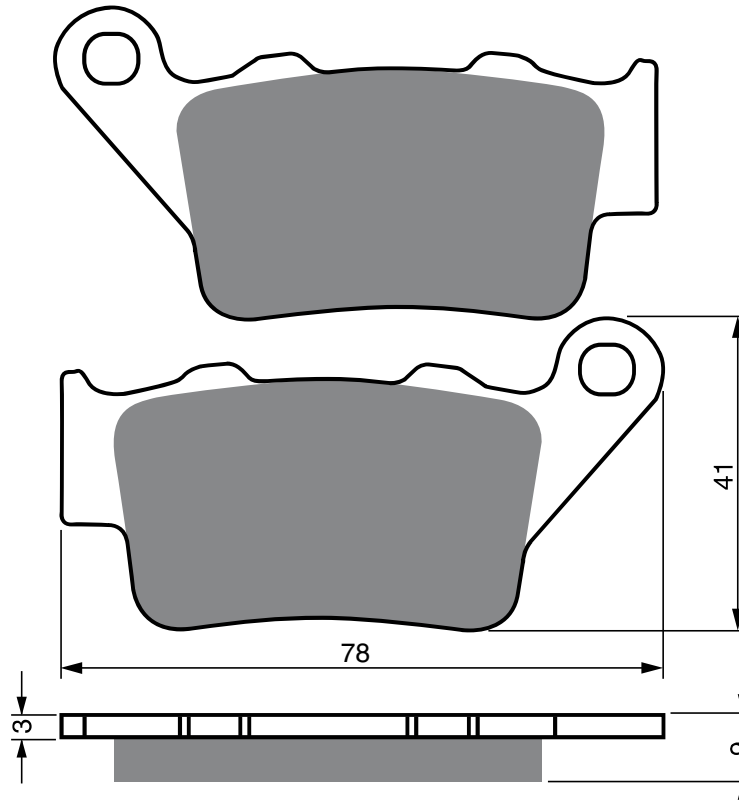

Disc Brake Pads **GOLDfren**

PART NUMBER

023

AD

K1

K5

K5-LX

**S33
RACING**

**S3
RACING**

ALFER

VRE	125	4-stroke	00 -	R
VR	250	Diferente Enduro	99-00	R
VR	250	Diverdita Supermotard	99-00	R
	250	Diferente Enduro	01 -	R
	250	Diverdita Supermotard	01 -	R

APRILIA

	650	Pegaso Factory	07 -	R
	650	Pegaso i. e.	01 -	R
	650	Pegaso i.e. Tuscany Tibet Raid	04 -	R
	650	Pegaso Strada	05-06	R
SL	750	Shiver	07-10	R
SL	750	Shiver GT	09-10	R
SMV	750	Dorsoduro	08	R
SMV	750	Dorsoduro	09-	R
	750	Dorsoduro Factory	10 -	R
	750	Shiver (RAE00)	10 -	R
	750	Shiver GT ABS	10 -	R
	1200	Dorsoduro	11 -	R
	1200	Dorsoduro ATC/ABS	11 -	R

BENELLI

BX	450	Cross	07-10	R
BX	505	Enduro	08-10	R
BX	570	Motard	08-10	R

BETA

	125	Jonathan	99-00	R
	350	Euro	99-01	R
	350	Jonathan	02 -	R

BMW

C1	125		99-03	R
C1	200		01-03	R
F	650	C9	00-04	R
F	650	CS/Scarver	00-06	R
F	650	GS	09	R
F	650	GS (30 Years GS) (Twin Cylinder 798cc/cast wheel)	11 -	R
F	650	GS (Twin Cylinders 789cc)	08 -	R
F	650	GS Dakar	93-07	R
F	650	ST	94-00	R
G	650	GS	09	R
G	650	GS Sertao	12 -	R
G	650	Xcountry	07-09	R
G	650	Xchallenge	07-09	R
G	650	Xmoto	07-09	R
F	800	GS	08 -	R
F	800	GS (30 Years GS)	11 -	R
F	800	S (Half Fairing)	06-10	R
F	800	ST (Full Fairing)	06 -	R
F	800	ST Touring	10 -	R

BORILE

B	500	CR	02-04	R
B	500	MT	02	R

CCM

R35		/R35S	06-08	R
R45			07-08	R
FT 35	400	S (DRZ 400 Motor)	07-08	R
	400	R35/R35S	06-09	R
DS	404	Supermoto	07-08	R
DS	404	Trail	07-08	R
FS	404	Trail	07-08	R
	404	DS	03-04	R
	404	DS Supermoto	03-04	R
	404	E	03-04	R
FS	450	Trail	07-09	R
604	600	RS/R30	01-03	R
604E	600	Sport	99-04	R
604E	600	Supermoto	99-03	R
C25	600		96-09	R
DS	644	Supermoto	04	R
DS	644		04	R
FT	650		08	R
FT	710	S Flat Tracker	08-09	R

Best Quality Pads

www.goldfren.cz