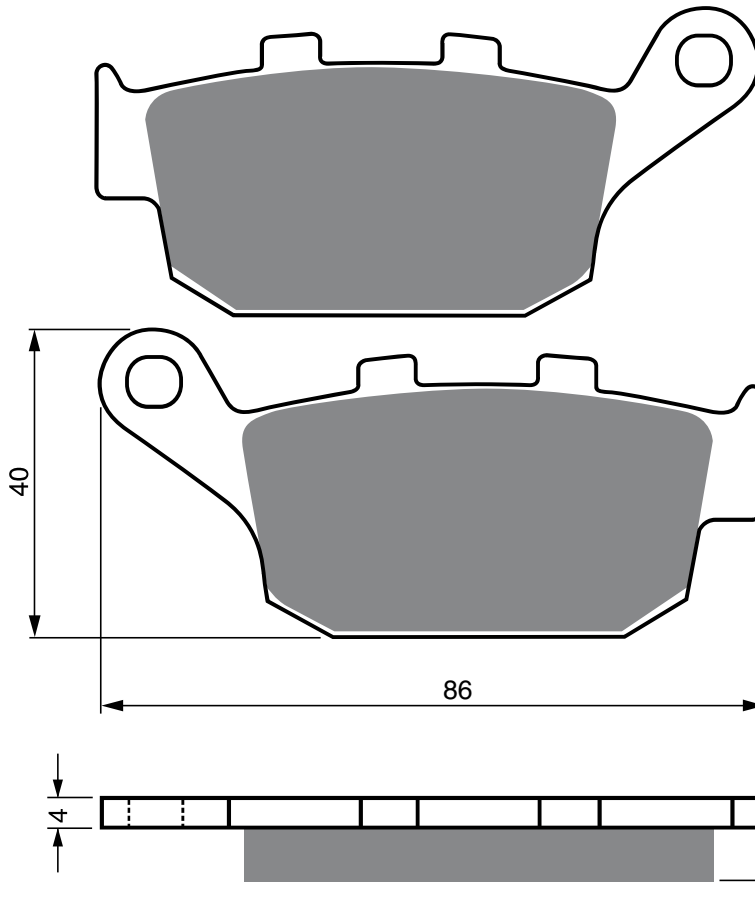

Disc Brake Pads **GOLDfren**

AD

S3
RACING

S33
RACING

PART NUMBER

020

BUELL

XBRX	Ulysses	06-07	R
XB9R	984	02-07	R
XB9S	984	03-07	R
XB9SX	984 CityX	05-09	R
XB9SX	984 Lightning	08-10	R
M2	1200 Cyclone	98-02	R
S1	1200 Lightning	98-02	R
S1	1200 White Lightning	98-02	R
S3	1200 Thunderbolt	98-02	R
S3T	1200 Thunderbolt	98-02	R
X1	1200 Lightning	98-02	R
XB12	1200 SCG	06-07	R
XB12 SCG	1200 Lightning	06-08	R
XB12R	1200 Firebolt	04-08	R
XB12R	1200 Firebolt	09-10	R
XB12S	1200 Lightning	04-08	R
XB12SCG	1200 Lightning	09-10	R
XB12SS	1200 Lightning Long	06-08	R
XB12SS	1200 Lightning Long	09-10	R
XB12SS	1200	06-07	R
XB12STT	1200 Lightning	08	R
XB12STT	1200 Super TT	07-10	R
XB12X	1200 Ulysses	06-10	R
XT12XT	1200 Ulysses	08-10	R

XL	700 V8/V9/VA Transalp (2 Piston Front Caliper/ ABS on Rear Disc)	08-	R
XRV	750 Africa Twin (RD04/F371)	90-92	R
XRV	750 Africa Twin (RD07/G317)	93-	R

MOTO-GUZZI

	1000 Quota	92-	R
--	------------	-----	---

TT	600	00-03	R
	600 Daytona	02-04	R
	600 Speed Four	03-05	R
R	675 Street Triple	09-	R
	675 Daytona	06-08	R
	675 Daytona (Rad. cal.)	09-	R
	675 Daytona R (Brembo calipers)	11-	R
	675 Street Triple (Naked)	07-	R
	800 Tiger	11-	R
	800 Tiger XC	11-	R
	800 Tiger XC ABS	12-	R
	955 Daytona	01-04	R