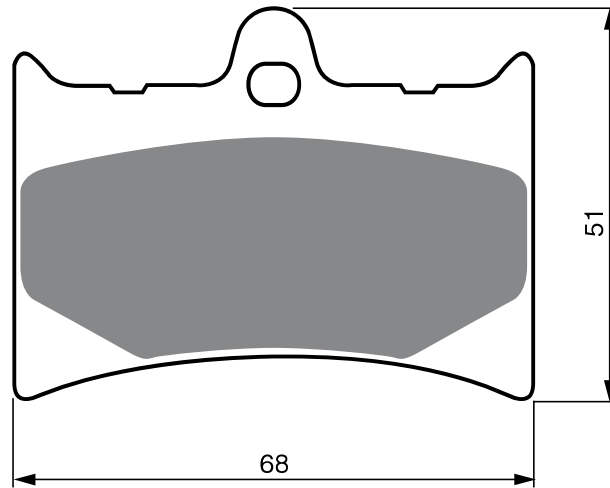

Disc Brake Pads **GOLDfren**

PART NUMBER

019

AD

K1

K5

**S3
RACING**

ALFER