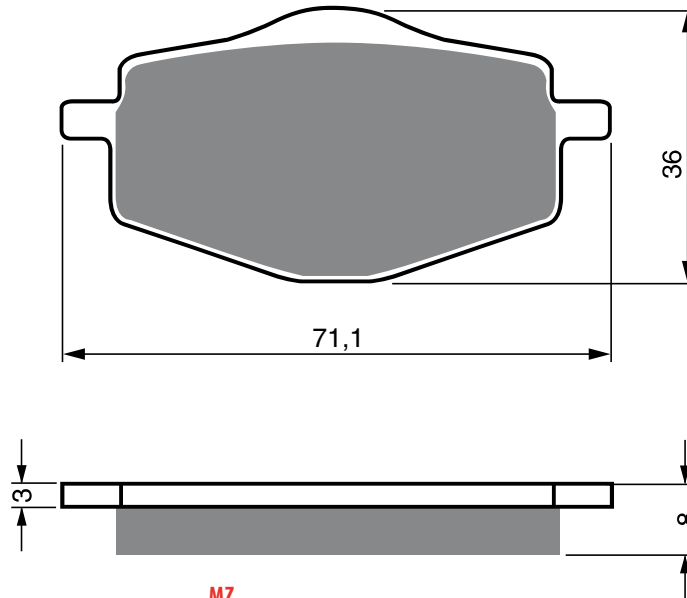

AD

K5

S3
RACING

K1

K5-LX

S33
RACING

PART NUMBER

018