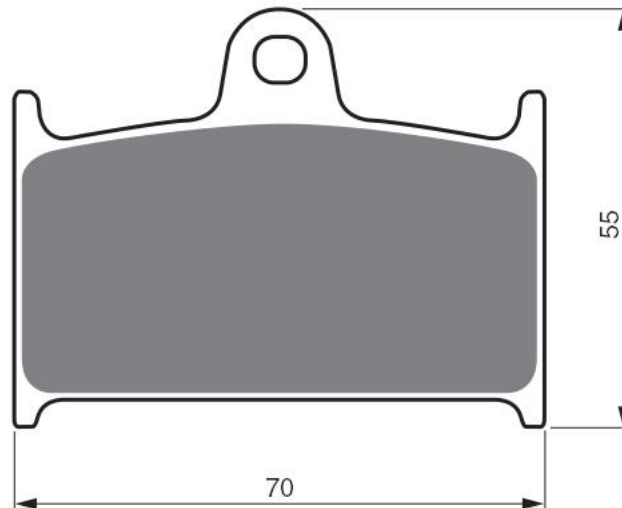

PART NUMBER

**017**

AD

S3

S33  
RACING