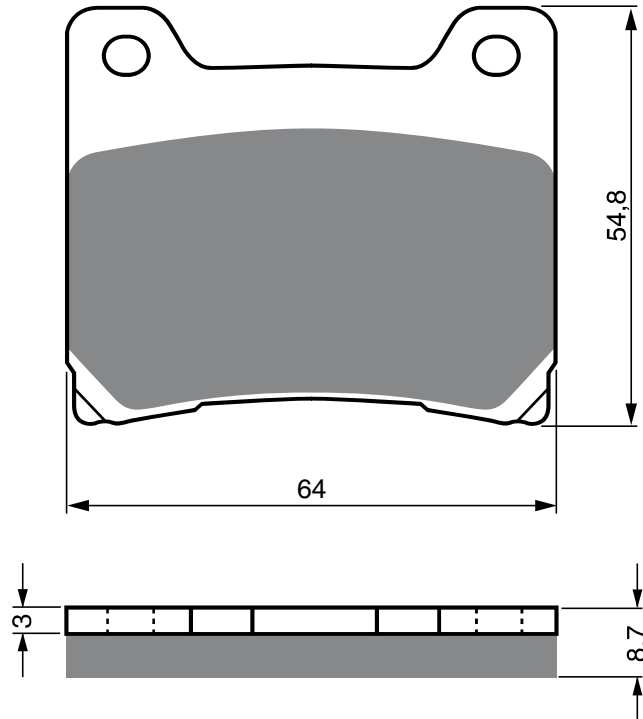

Disc Brake Pads **GOLD** fren

PART NUMBER

015

AD

**S3
RACING**

**S33
RACING**

YAMAHA

FJ	100	L, LC	84-	F/R	XJ	700		86-	F	FZR	1000	EX UP (3LE/F128)	94-95	R
TZR	125		89-92	F	XV	700	L, LC	84-	2F	FZR	1000	Genesis (2LA/E558)	87-89	R
FZ	250	Phazer	85-86	2F	XV	700	Virago	87-	F	GTS	1000		93-96	R
RD	250	LC (4L1/B738)	83-	R	FZ	750	(1FN/D795)	85-	2F/R	XV	1000	L, C	84-	2F/R
YD	250	S	90-	F	FZ	750	Genesis (2KK/E486)	86-	2F	XV	1000	Virago (2AE/E163)	86-98	2F
RD	350	LC YPVS (31K/D035)	83-84	R	FZ	750	Genesis (2KK/E486)	87-88	2F/R	YZF	1000	RThunder Ace (4VD/H443)	96-02	R
RZ	350	L, N, NC	84-85	R	FZ	750	Genesis (2KK/E486)	89-92	R	BT	1100	P/R Bulldog	02-06	R
FZ	400	N	87-	2F	FZR	750	R (3PJ/F170)	89-	R	FJ	1100	(47E/D400)	83-	2F/R
FZR	400		87-	2F	FZR	750	R Genesis (3CU/E765)	87-	R	XV	1100	Virago	86-93	2F
XJR	400	R	95-	R	FZX	750	Fazer (2JE/E487)	86-	2F/R	XVS	1100	Drag Star (VP05/K331)	99	R
XS	400	Z	83-	F/R	TX	750	A	73-76	R	XVS	1100	Drag Star Classic	00-07	R
RD	500	LC (1GE/D769)	85-	2F	VF	750	Virago	88-	F	XVS	1100	Drag Star only Rear	99-	R
RD	500	LC (47X/D467)	84-	2F	XJ	750	(11M/C496)	83-	2F/R	FJ	1200	(1XJ/E119)	86-87	2F/R
RD	500		83-	2F/R	XJ	750	(41Y/D319)	84-	2F/R	FJ	1200	(3CW/E745)	88-90	R
RZ	500		84-86	2F	XV	750	(4FY/G058)	89-92	F	FJ	1200	ABS (3YA/F559)	91-95	R
FJ	600		84-	2F/R	YZF	750	R, SP (4HN, 4HT/G346/347)	93-97	R	V-MAX	1200	SPL, E, EC, F, FC, G, GC, H, HC, J, JC	93-03	R
FZ	600	S, SC	86-	2F		750	Maxim	81-	R	V-MAX	1200		85-92	2F/R
FZ	600		86-87	2F/R	TDM	850	(3VD/F699)	91-95	R	XJR	1200	(4PU/G978)	94-	R
FZR	600	(3RG, 3RH/F152/153)	89-	2F/R	TDM	850	(4TX/H442)	96-01	R	XJR	1200	(Italy)	95-	R
FZR	600	R (3HE/F103)	90-91	R	TRX	850	(4UN/H283)	95-	R	XJR	1200	SP (4PU/G978)	97-	R
FZR	600	R (4JH/4MH/G653/663)	92-95	R	TRX	850	(Italy)	95-	R	XV	1200	DL, DC2	84-	2F/R
XJ	600	(51J/D399)	83-91	2F/R	XJ	900	(31A/D971)	83-84	2F/R	XV	1200	Venture Royale	85-	2F/R
YX	600	Radian	87-90	2F	XJ	900	(58L/D771)	85-89	2F/R	XV	1200	Z12T (47G/D398)	84-	2F/R
YZF	600	RThunder Cat (4TV/H441)	96-03	R	XJ	900	F(3NG2/4BB1)	90-	2F/R	XVT	1200	T, Vent. Royale	84-	2F/R
FZ	700		87-	2F/R	XJ	900	S, Diversion (4KM/G844)	95-03	R	XJR	1300	(RP02/K266)	99-01	R
FZX	700	Fazer	87-	F/R	XV	920	Virago	81-	R	XJR	1300	SP	01-	R
XJ	700	Maxim	85-	F/R	FZR	1000	EX UP (3LE/F128)	90-91	R					
					FZR	1000	EX UP (3LE/F128)	92-93	R					