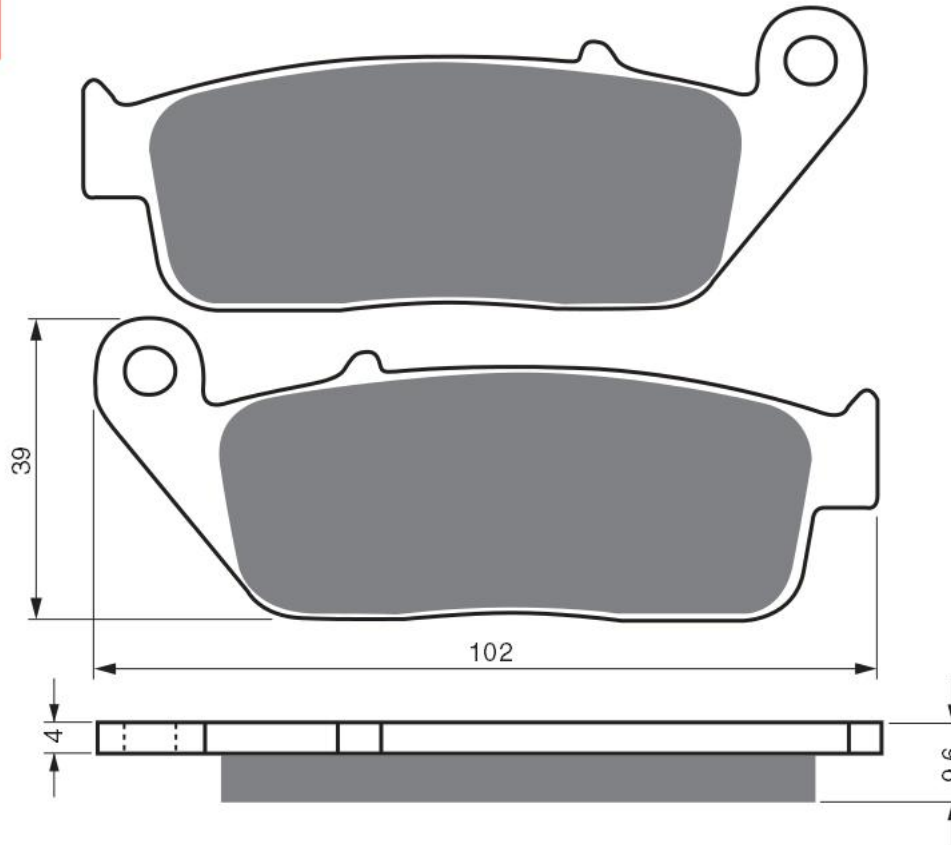

# Disc Brake Pads **GOLDfren**

PART NUMBER

**014**

**AD**

**S3**

**S33  
RACING**

## TRIUMPH

	675	Street Triple (Naked)	07-	2F
	800	Bonneville	01-06	2F
	800	Bonneville America	02-06	2F

Best Quality Pads

[www.goldfren.cz](http://www.goldfren.cz)

AD

S3

S33  
RACING

PART NUMBER