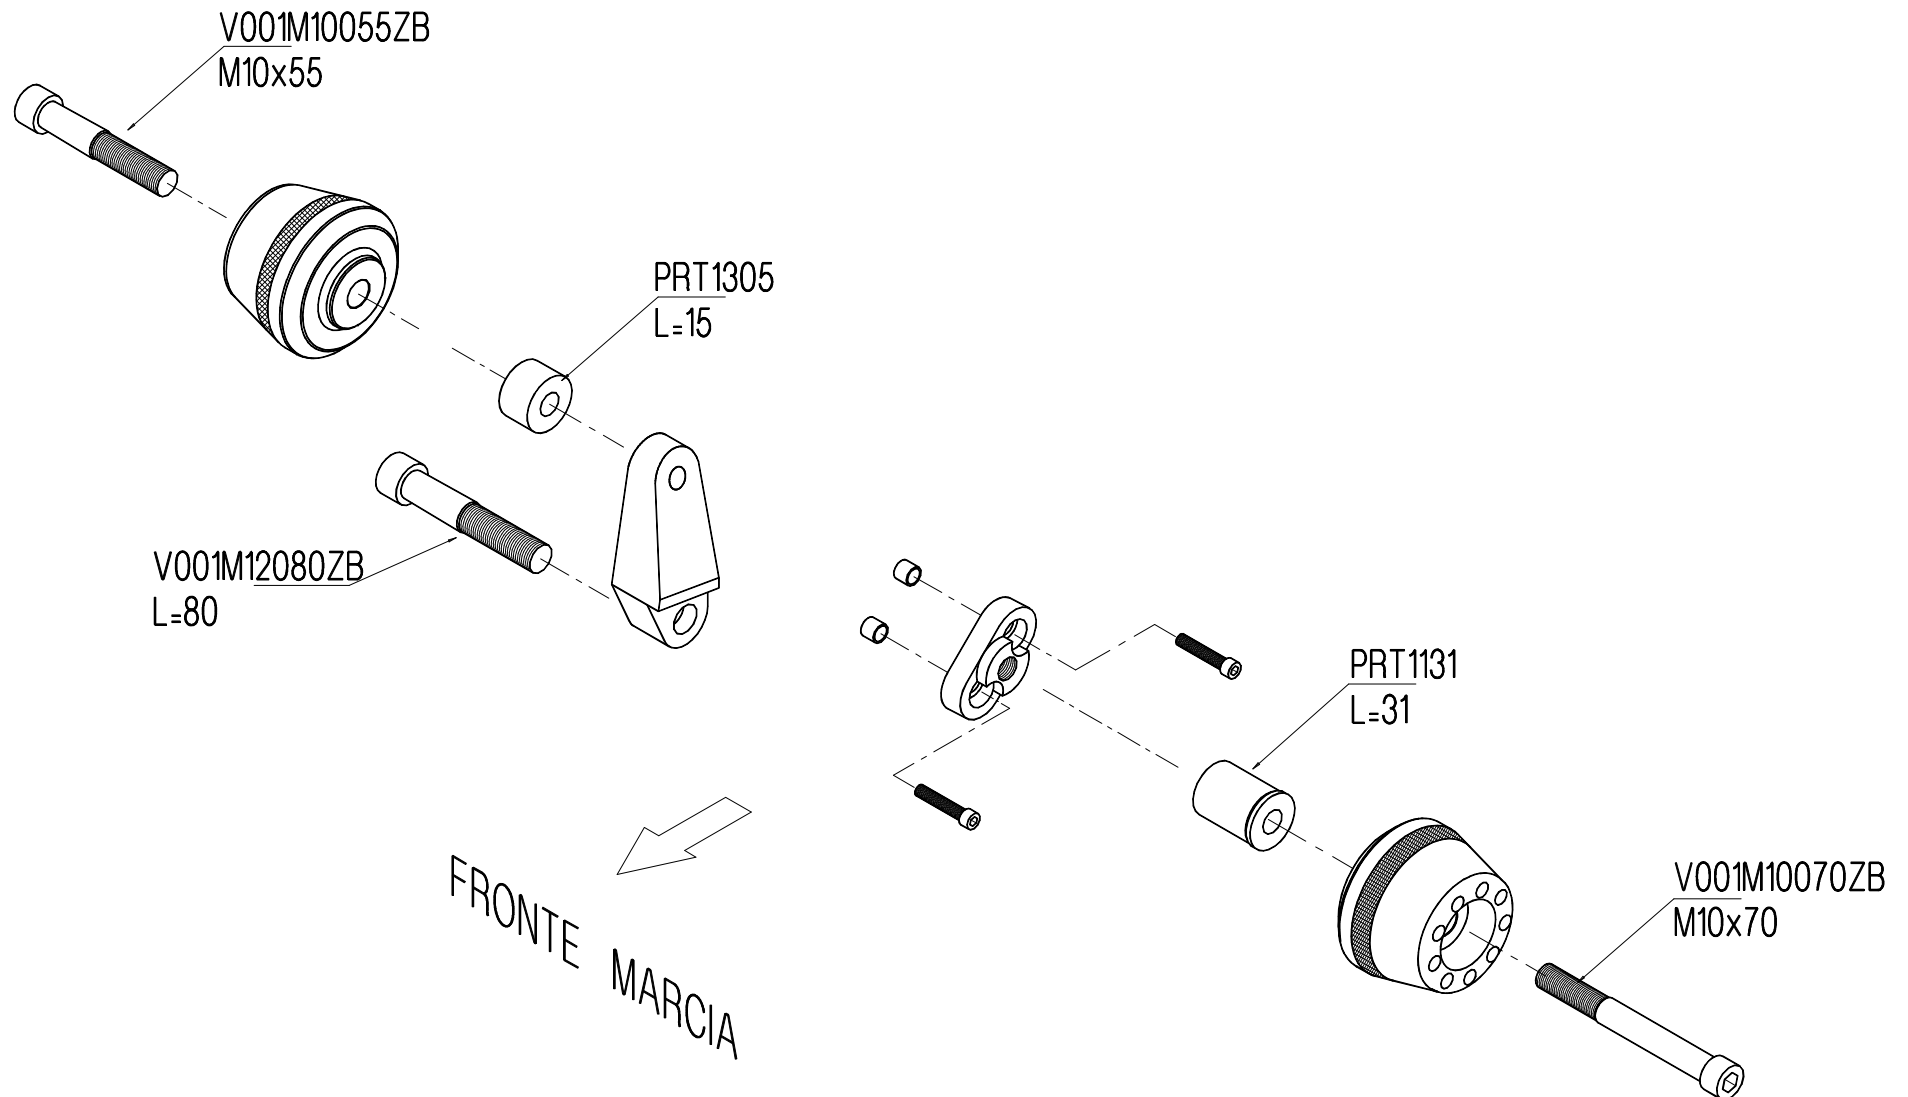

STEYA108 - YAMAHA MT03 '06-11

PROTEZIONI TELAIO / FRAME PROTECTION

LightTech

Lightech s.r.l.

31025 - Santa Lucia di Piave (TV) Italy
Tel. 0438 / 453010 - Fax 0438 / 655919

- VERIFICARE SERRAGGIO VITI PRIMA DELL'UTILIZZO / CONTROL THE THIGHTENING'S SCREW BEFORE USING

A close-up photograph of a black and red protective cap, likely for a light sensor, mounted on a dark grey mechanical component. The cap features a central lens and the 'LightTech' logo printed twice around its perimeter. The background is blurred, showing other parts of the machinery.

PROTEZIONI PROTECCIONES

Protezioni telaio

Protecciones carenado

PATENTED

Boccola per oscillazione in magnesio
Casquillo para las oscilaciones en magnesio

Guscio in Nylon
Concha en Nylon

Gommino antishock in TPE durezza 60 Shore
Goma antishock en TPE durezza 60 shore

Tappi telaio

Cierres de telar

Colori disponibili: rosso, oro, nero, silver. Colores disponibles: rojo, oro, negro, plata.

codice-código	Ø interno - interior	Ø esterno - externos	€
CFT2026	20 mm	26 mm	14,20
CFT2228	22 mm	28 mm	14,20
CFT2530	25 mm	30 mm	14,20
CFT2331	23 mm	31 mm	14,20