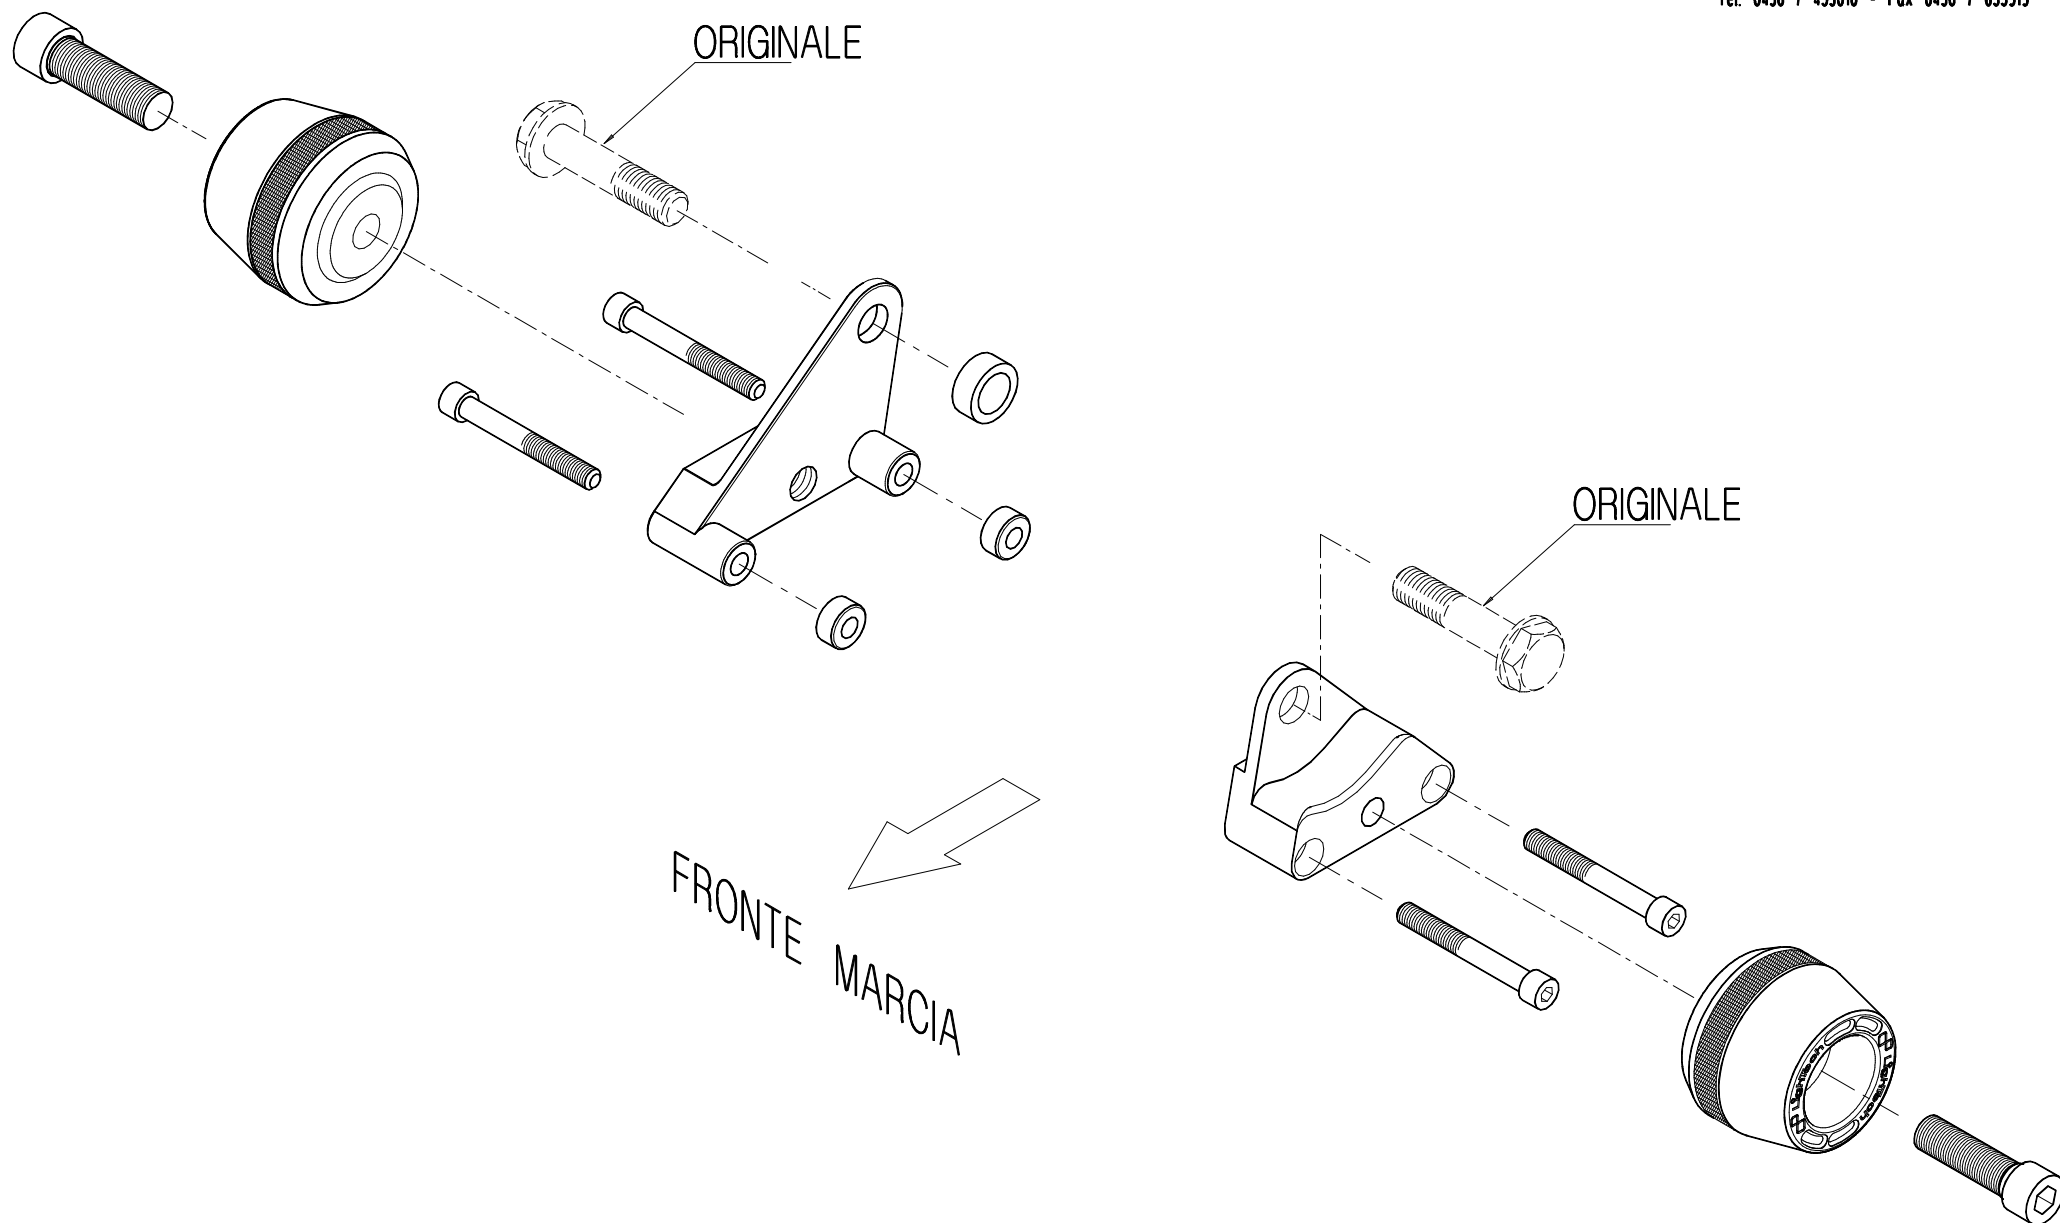

## PROTEZIONI TELAIO / FRAME PROTECTION

**LightTech**

*Lightech s.r.l.*

31025 - Santa Lucia di Piave (TV) Italy  
Tel. 0438 / 453010 - Fax 0438 / 655919

- VERIFICARE SERRAGGIO VITI PRIMA DELL'UTILIZZO / CONTROL THE THIGHTENING'S SCREW BEFORE USING

A close-up photograph of a black and red protective cap, likely for a light sensor, mounted on a dark grey mechanical component. The cap features a central lens and the 'LightTech' logo printed twice around its perimeter. The background is blurred, showing other parts of the machinery.