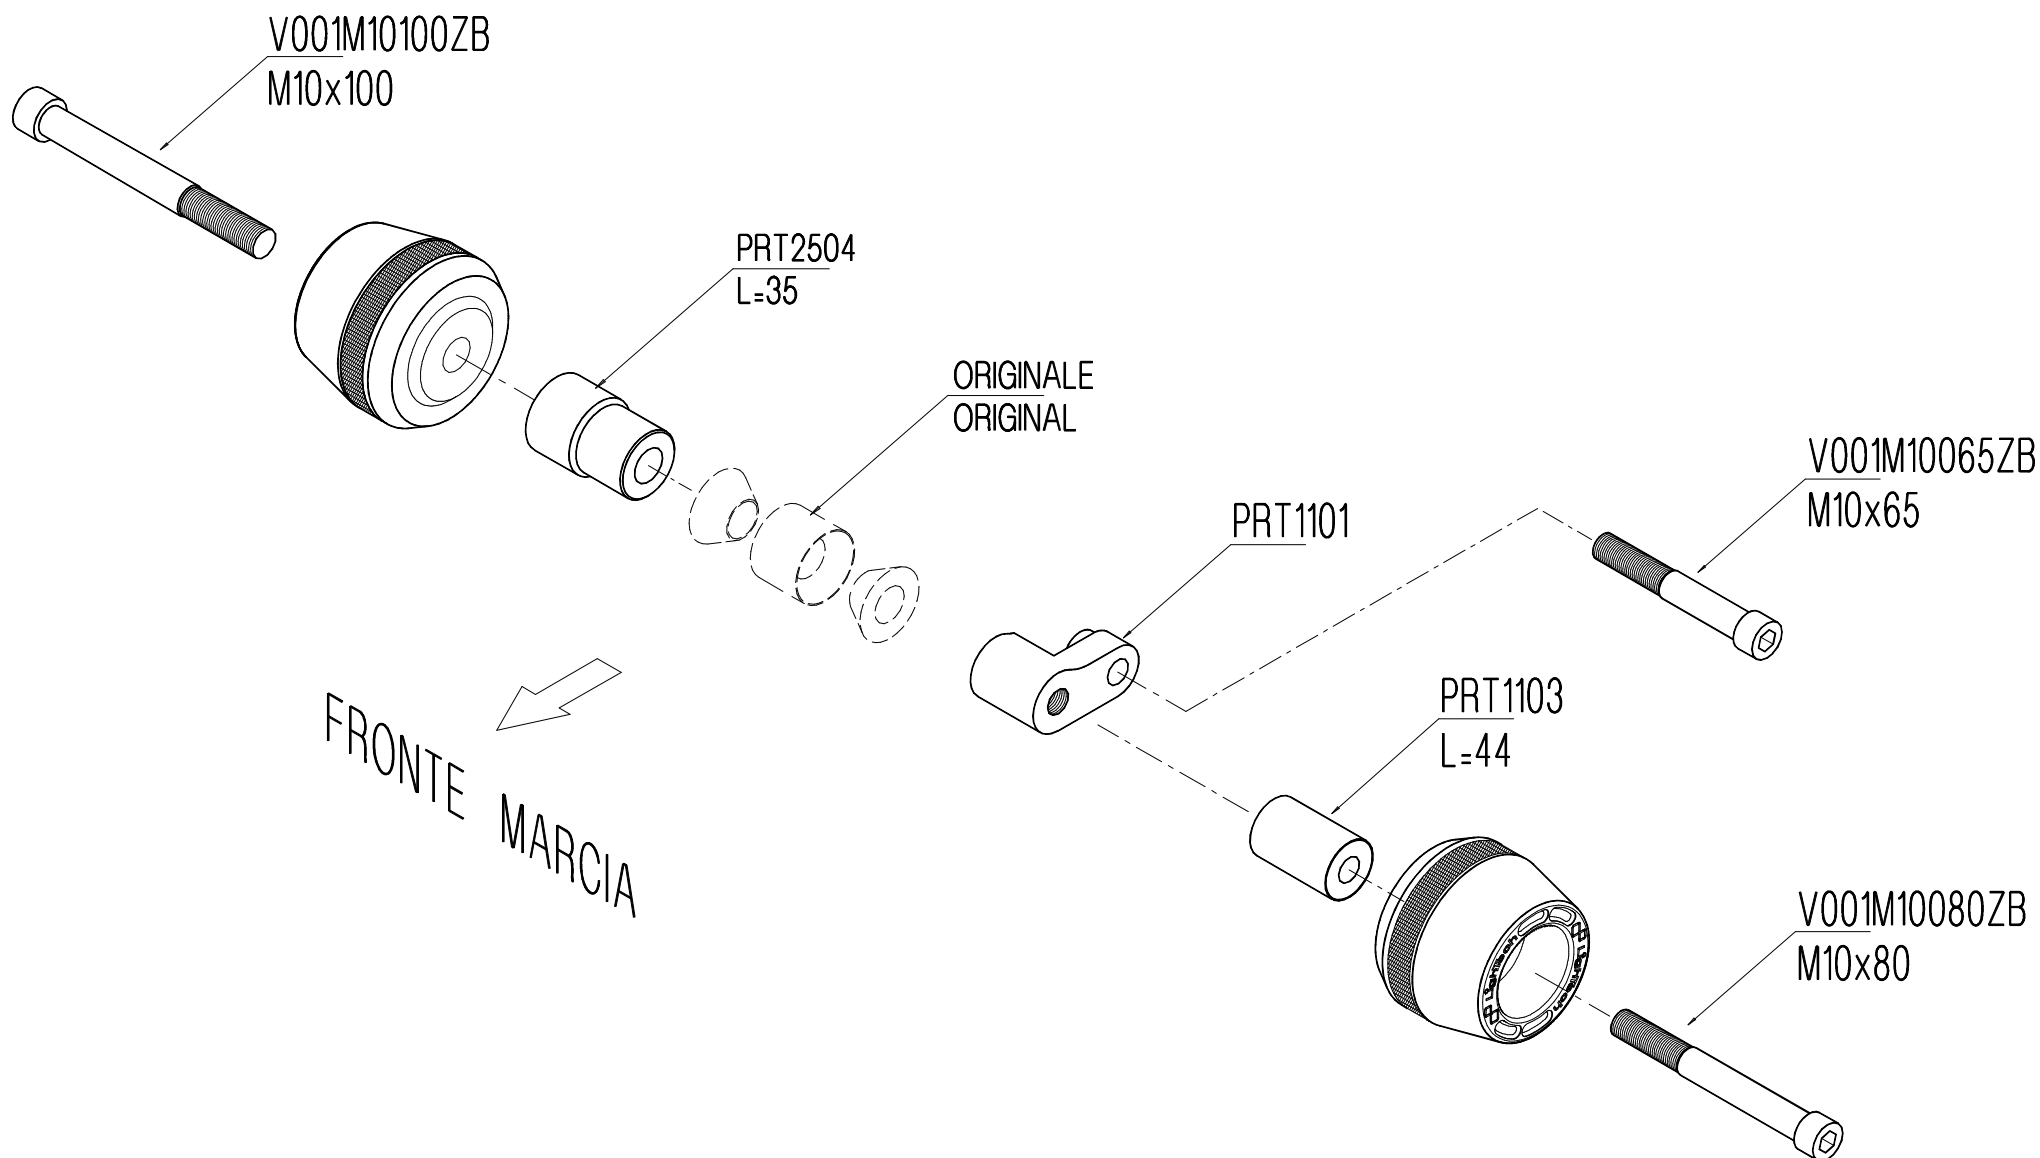

STEYA104 - YAMAHA R6 '08-11

PROTEZIONI TELAIO / FRAME PROTECTION

LightTech

Lightech s.r.l.

31025 - Santa Lucia di Piave (TV) Italy
Tel. 0438 / 453010 - Fax 0438 / 655919

- VERIFICARE SERRAGGIO VITI PRIMA DELL'UTILIZZO / CONTROL THE THIGHTENING'S SCREW BEFORE USING

A close-up photograph of a black and red protective cap, likely for a light sensor, mounted on a dark grey mechanical component. The cap features a central lens and the 'LightTech' logo printed twice around its perimeter. The background is blurred, showing other parts of the machinery.