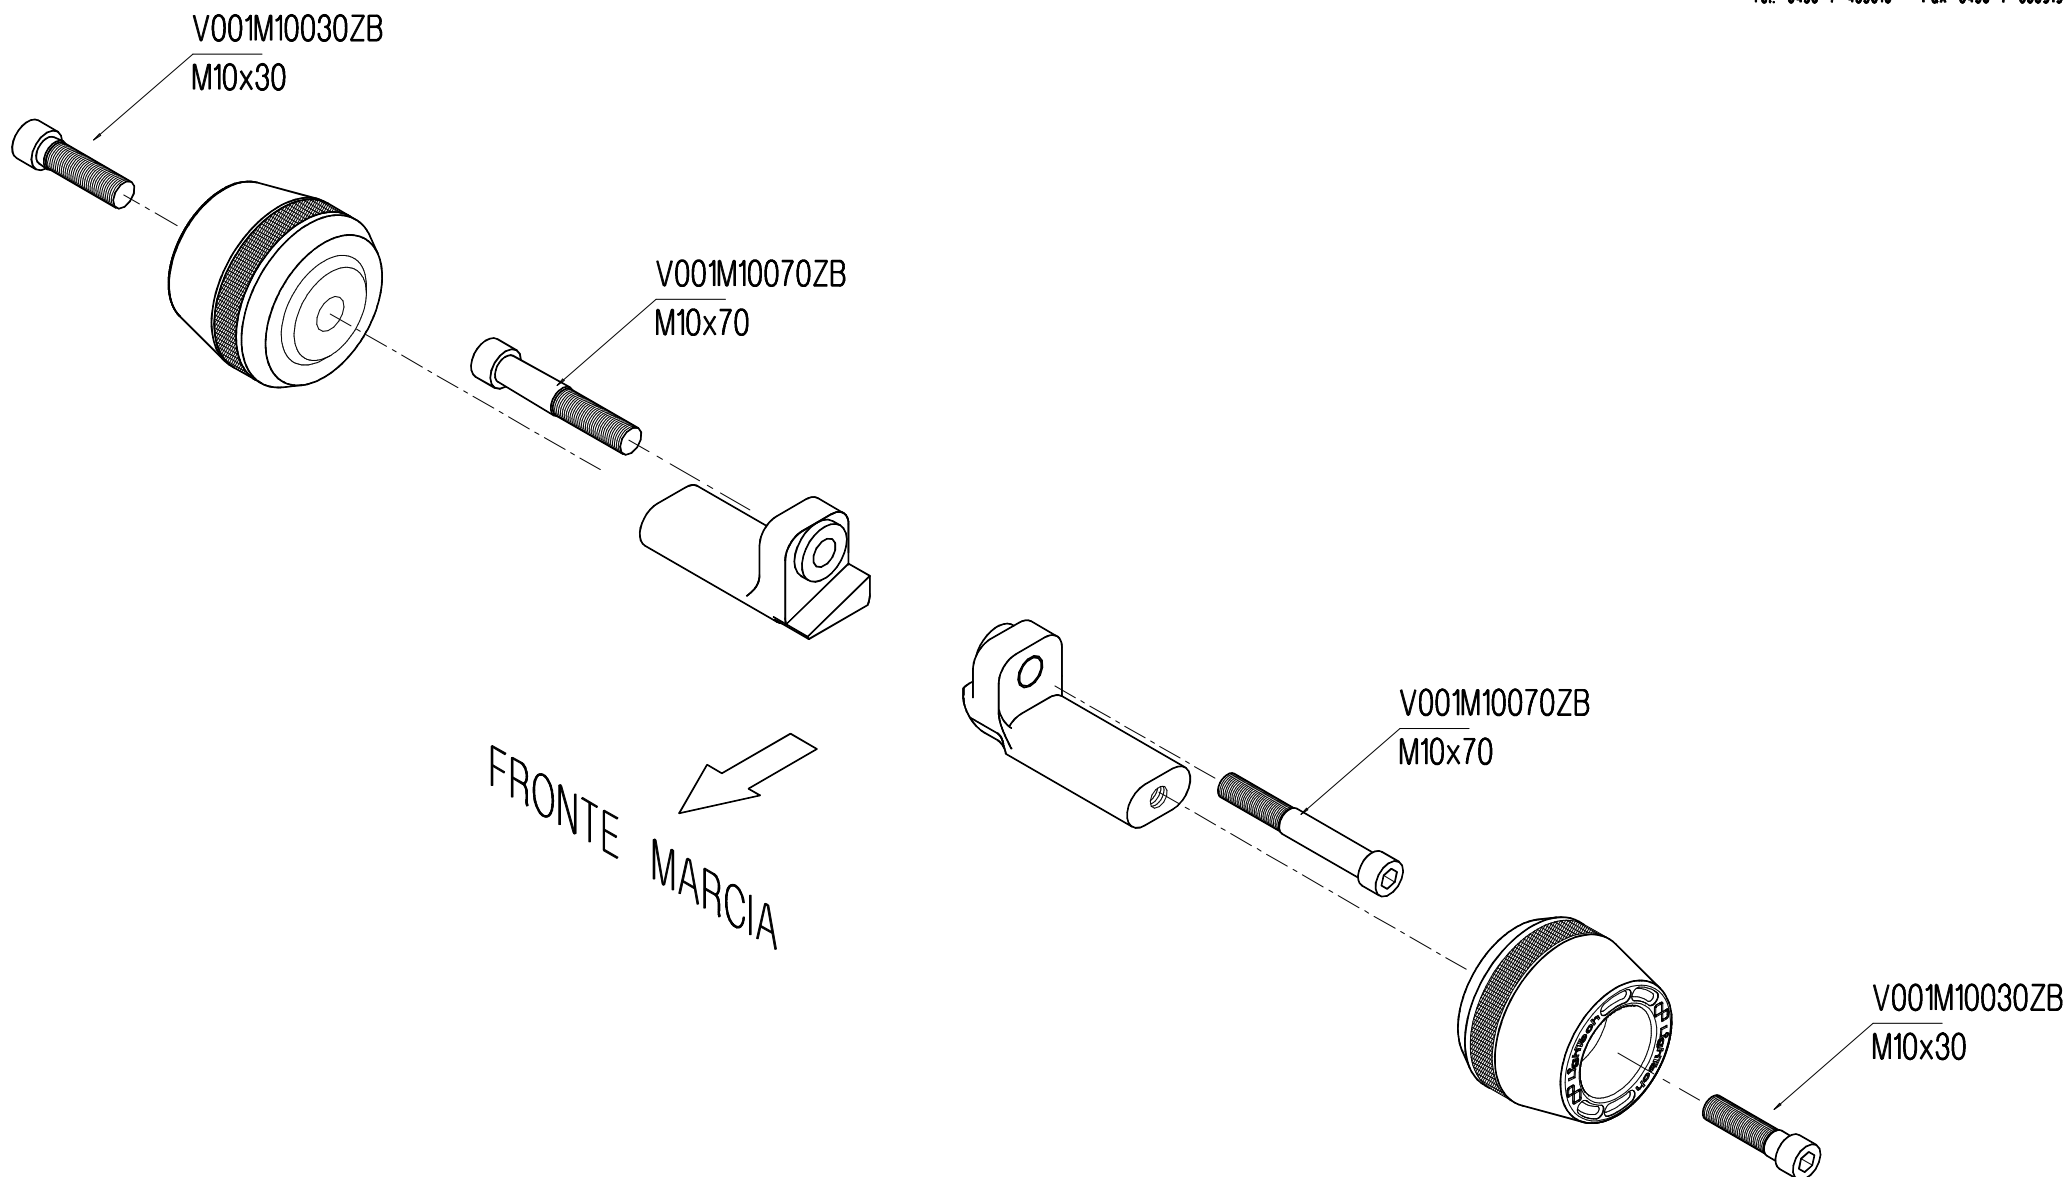

# STEYA102 - YAMAHA R1 '07-08

## PROTEZIONI TELAIO / FRAME PROTECTION

**LightTech**

*Lightech s.r.l.*

31025 - Santa Lucia di Piave (TV) Italy  
Tel. 0438 / 453010 - Fax 0438 / 655919

- VERIFICARE SERRAGGIO VITI PRIMA DELL'UTILIZZO / CONTROL THE THIGHTENING'S SCREW BEFORE USING

A close-up photograph of a black and red protective cap, likely for a light sensor, mounted on a dark grey mechanical component. The cap features a central lens and is branded with the 'LightTech' logo. The background is blurred, showing other parts of the machinery.