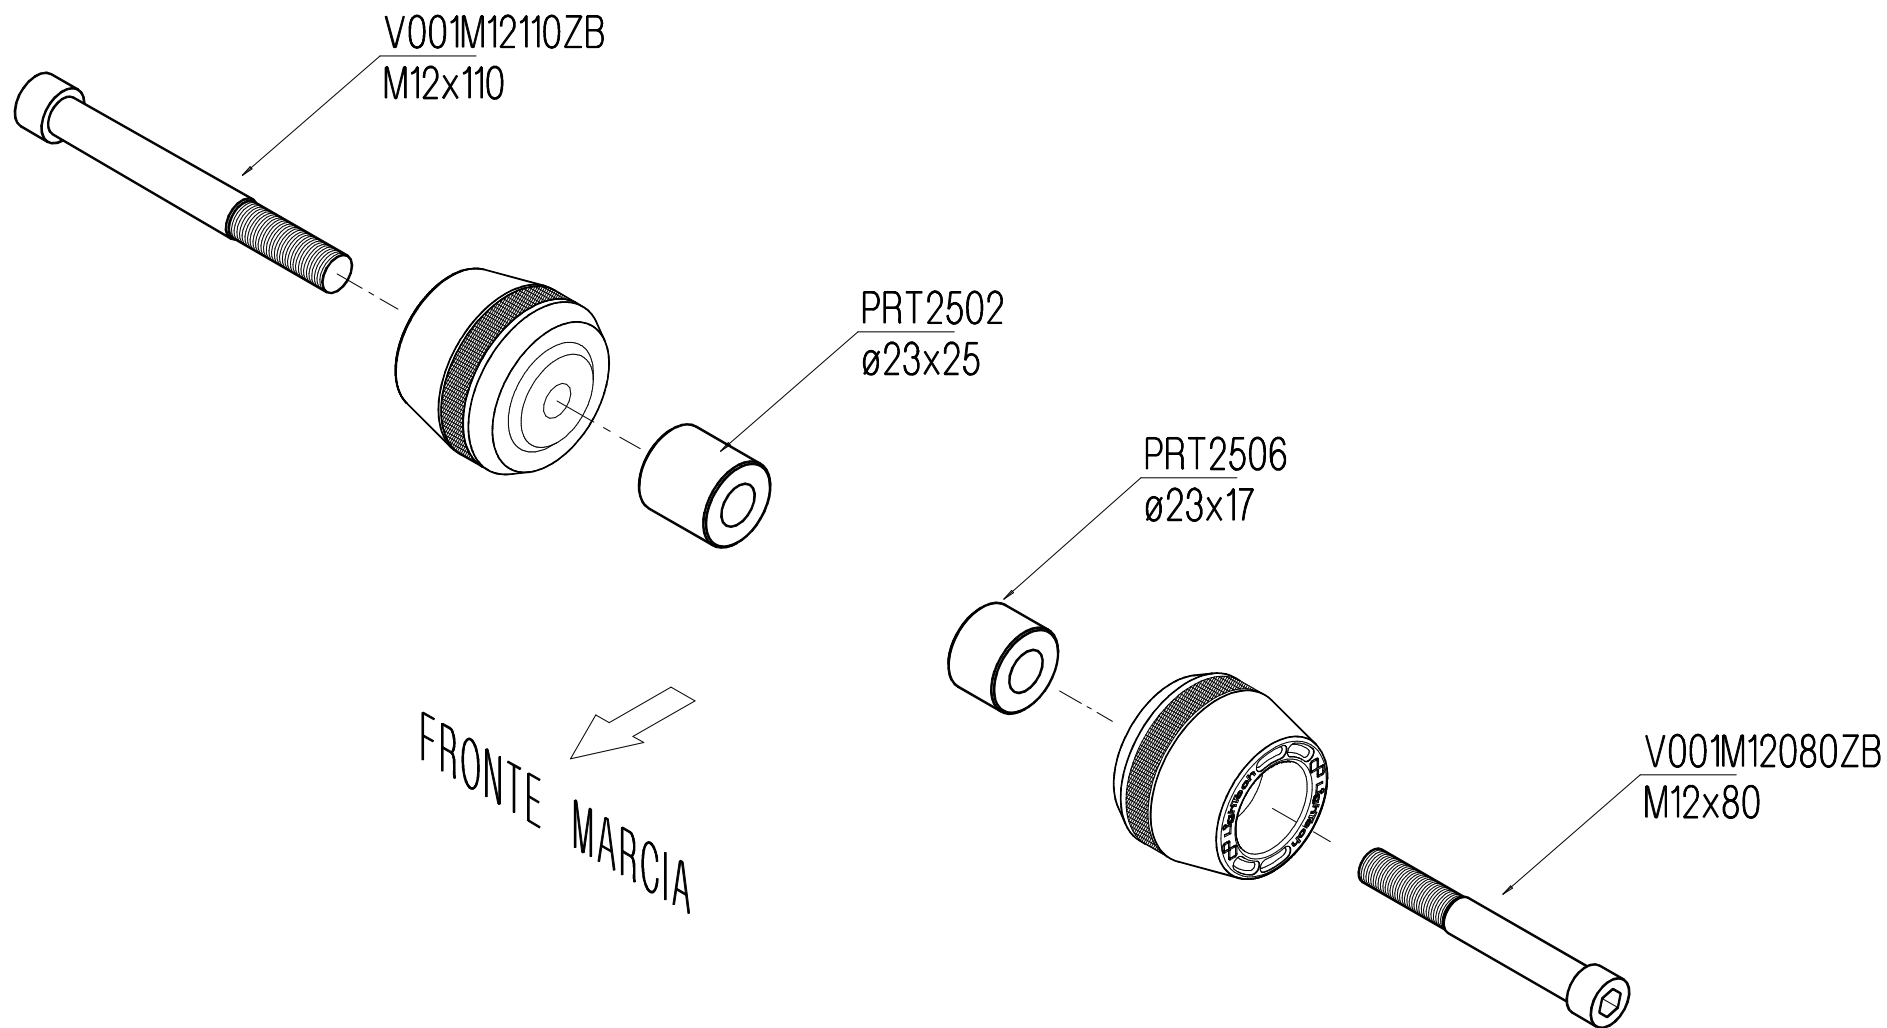

STETR102 - TRIUMPH SPEED TRIPLE 1050 '08-10

PROTEZIONI TELAIO / FRAME PROTECTION

Lightech s.r.l.

31025 - Santa Lucia di Piave (TV) Italy
Tel. 0438 / 453010 - Fax 0438 / 655919

- VERIFICARE SERRAGGIO VITI PRIMA DELL'UTILIZZO / CONTROL THE THIGHTENING'S SCREW BEFORE USING

A close-up photograph of a black and red protective cap. The cap is cylindrical with a red ring near the top. The top surface is black and features a circular opening with a clear lens. The word "LightTech" is printed in white on the black surface, appearing twice around the lens. The background is dark and out of focus, showing parts of a machine.