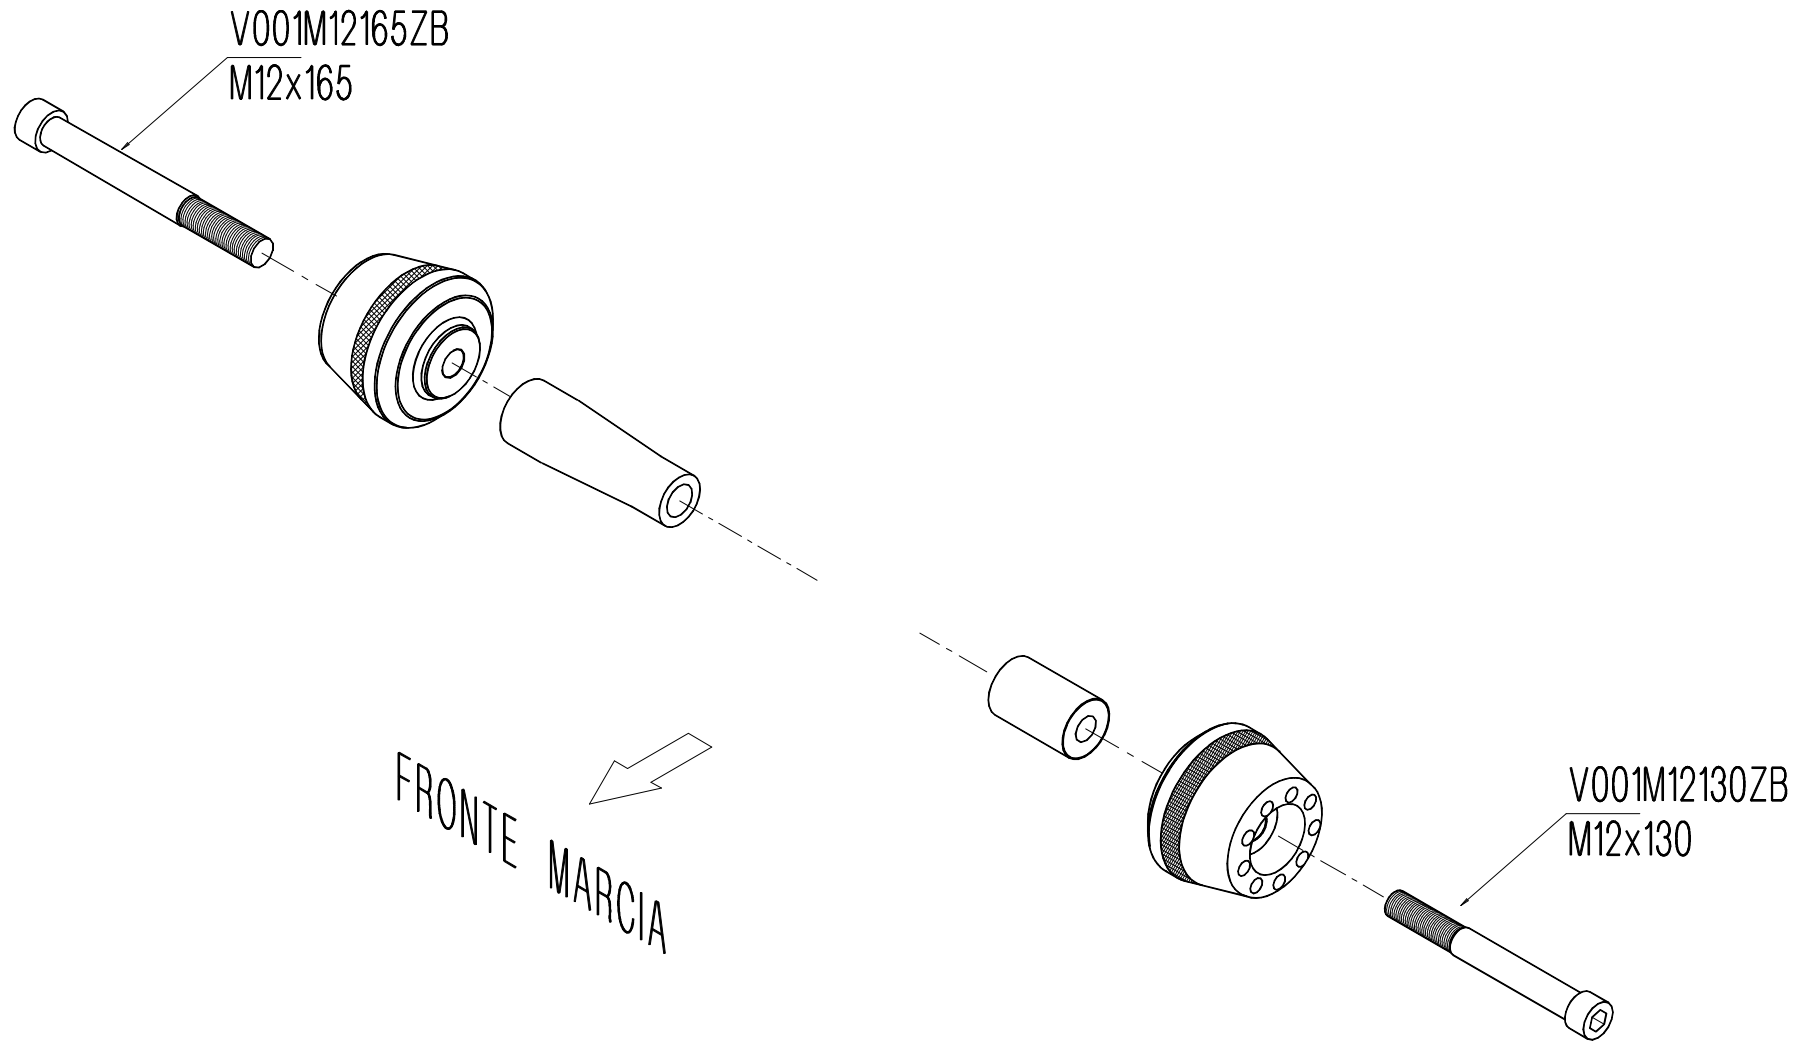

# STETR101 - TRIUMPH SPEED TRIPLE 1050 '05-07

## PROTEZIONI TELAIO / FRAME PROTECTION

**LightTech**

*Lightech s.r.l.*

31025 - Santa Lucia di Piave (TV) Italy  
Tel. 0438 / 453010 - Fax 0438 / 655919

- VERIFICARE SERRAGGIO VITI PRIMA DELL'UTILIZZO / CONTROL THE THIGHTHTENING'S SCREW BEFORE USING

A close-up photograph of a black and red protective cap, likely for a light sensor, mounted on a dark grey mechanical component. The cap features a central lens and the 'LightTech' logo printed twice around its perimeter. The background is blurred, showing other parts of the machinery.