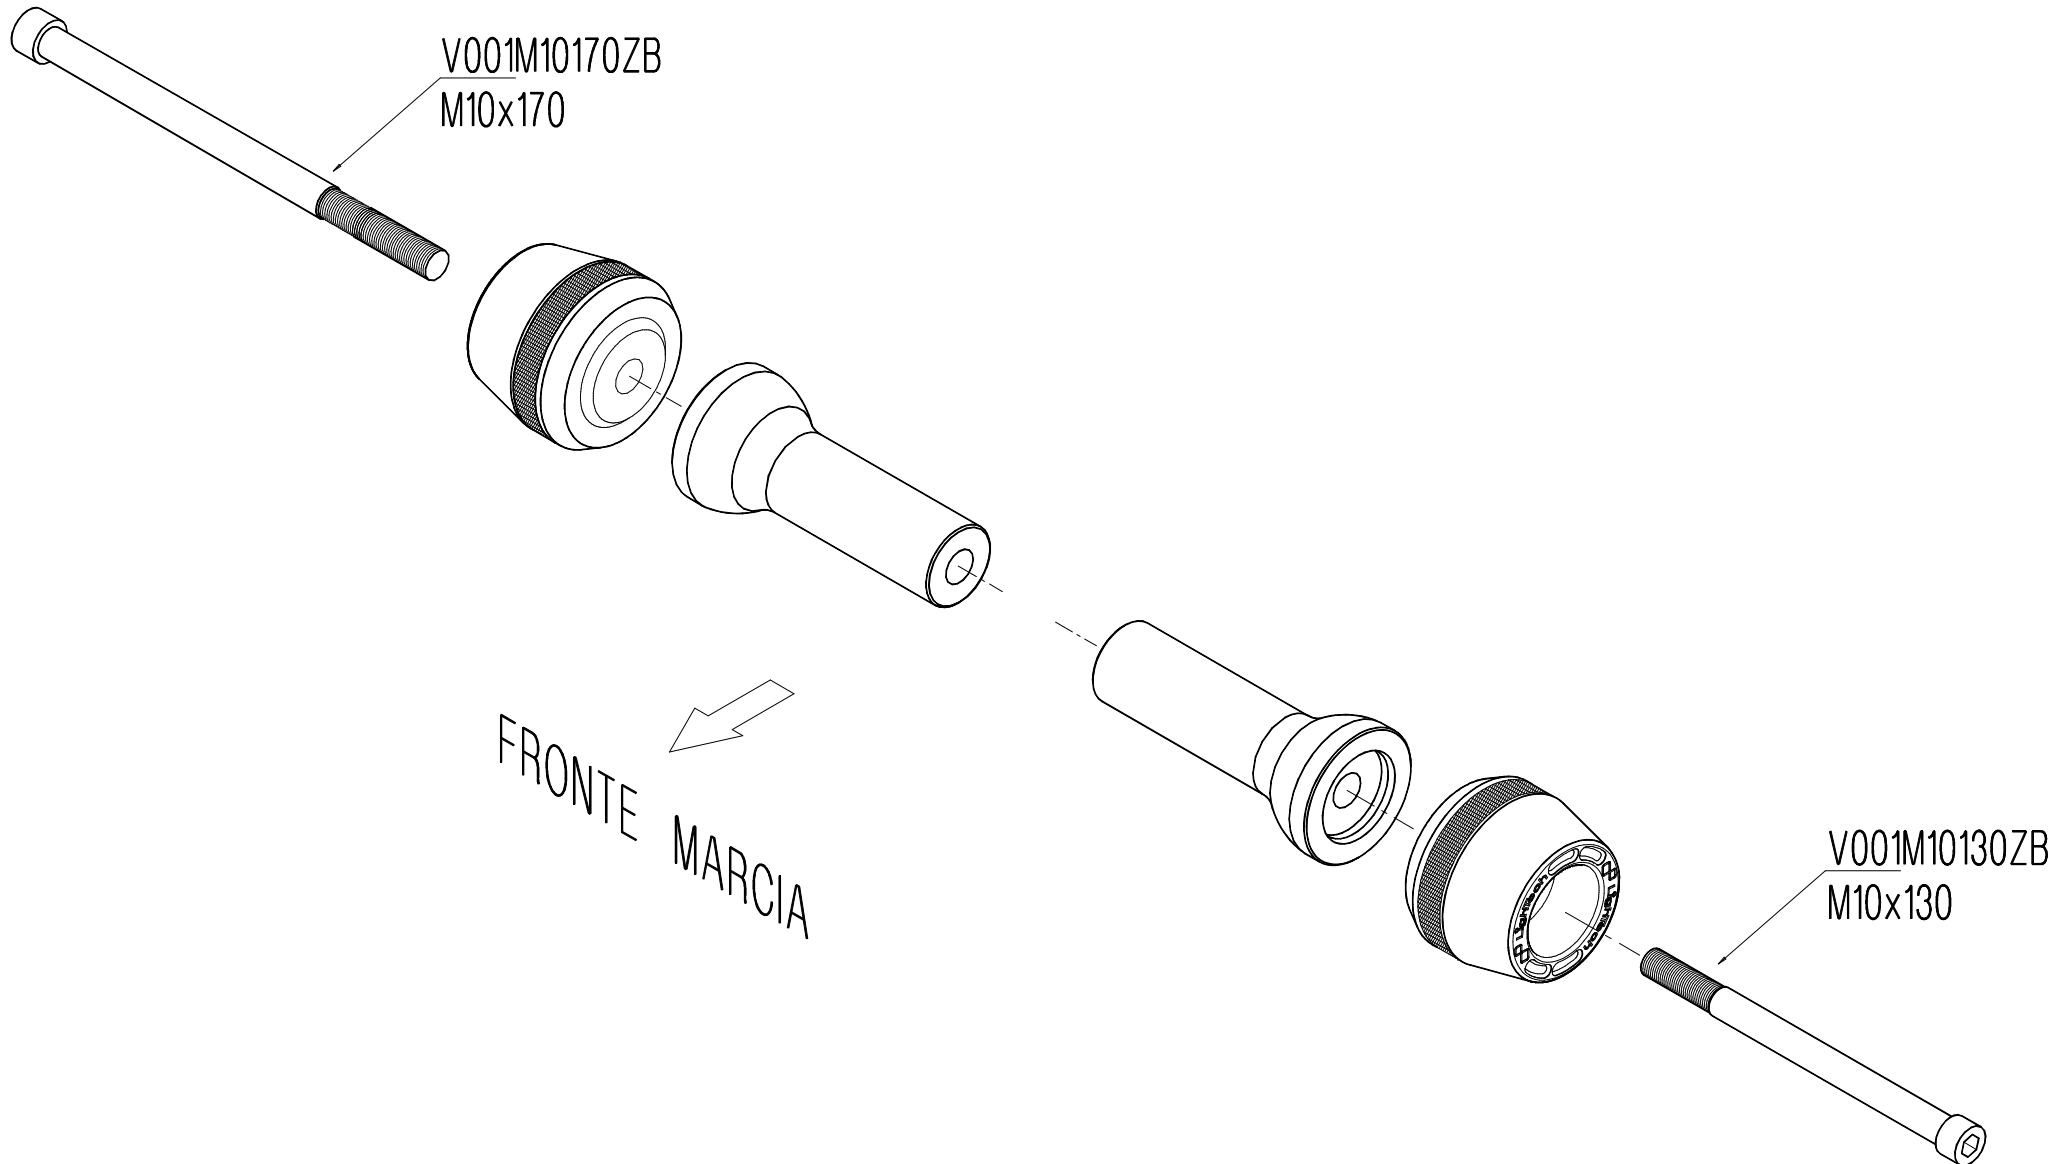

STESU109 - SUZUKI GLADIUS '09-10

PROTEZIONI TELAIO / FRAME PROTECTION

 LightTech

Lightech s.r.l.

31025 - Santa Lucia di Piave (TV) Italy
Tel. 0438 / 453010 - Fax 0438 / 655919

- VERIFICARE SERRAGGIO VITI PRIMA DELL'UTILIZZO / CONTROL THE THIGHTENING'S SCREW BEFORE USING

A close-up photograph of a black and red protective cap, likely for a light sensor or camera lens, mounted on a dark grey mechanical component. The cap features a central lens and is surrounded by a ring with the 'LightTech' logo. The background is blurred, showing other parts of the vehicle's interior or engine compartment.