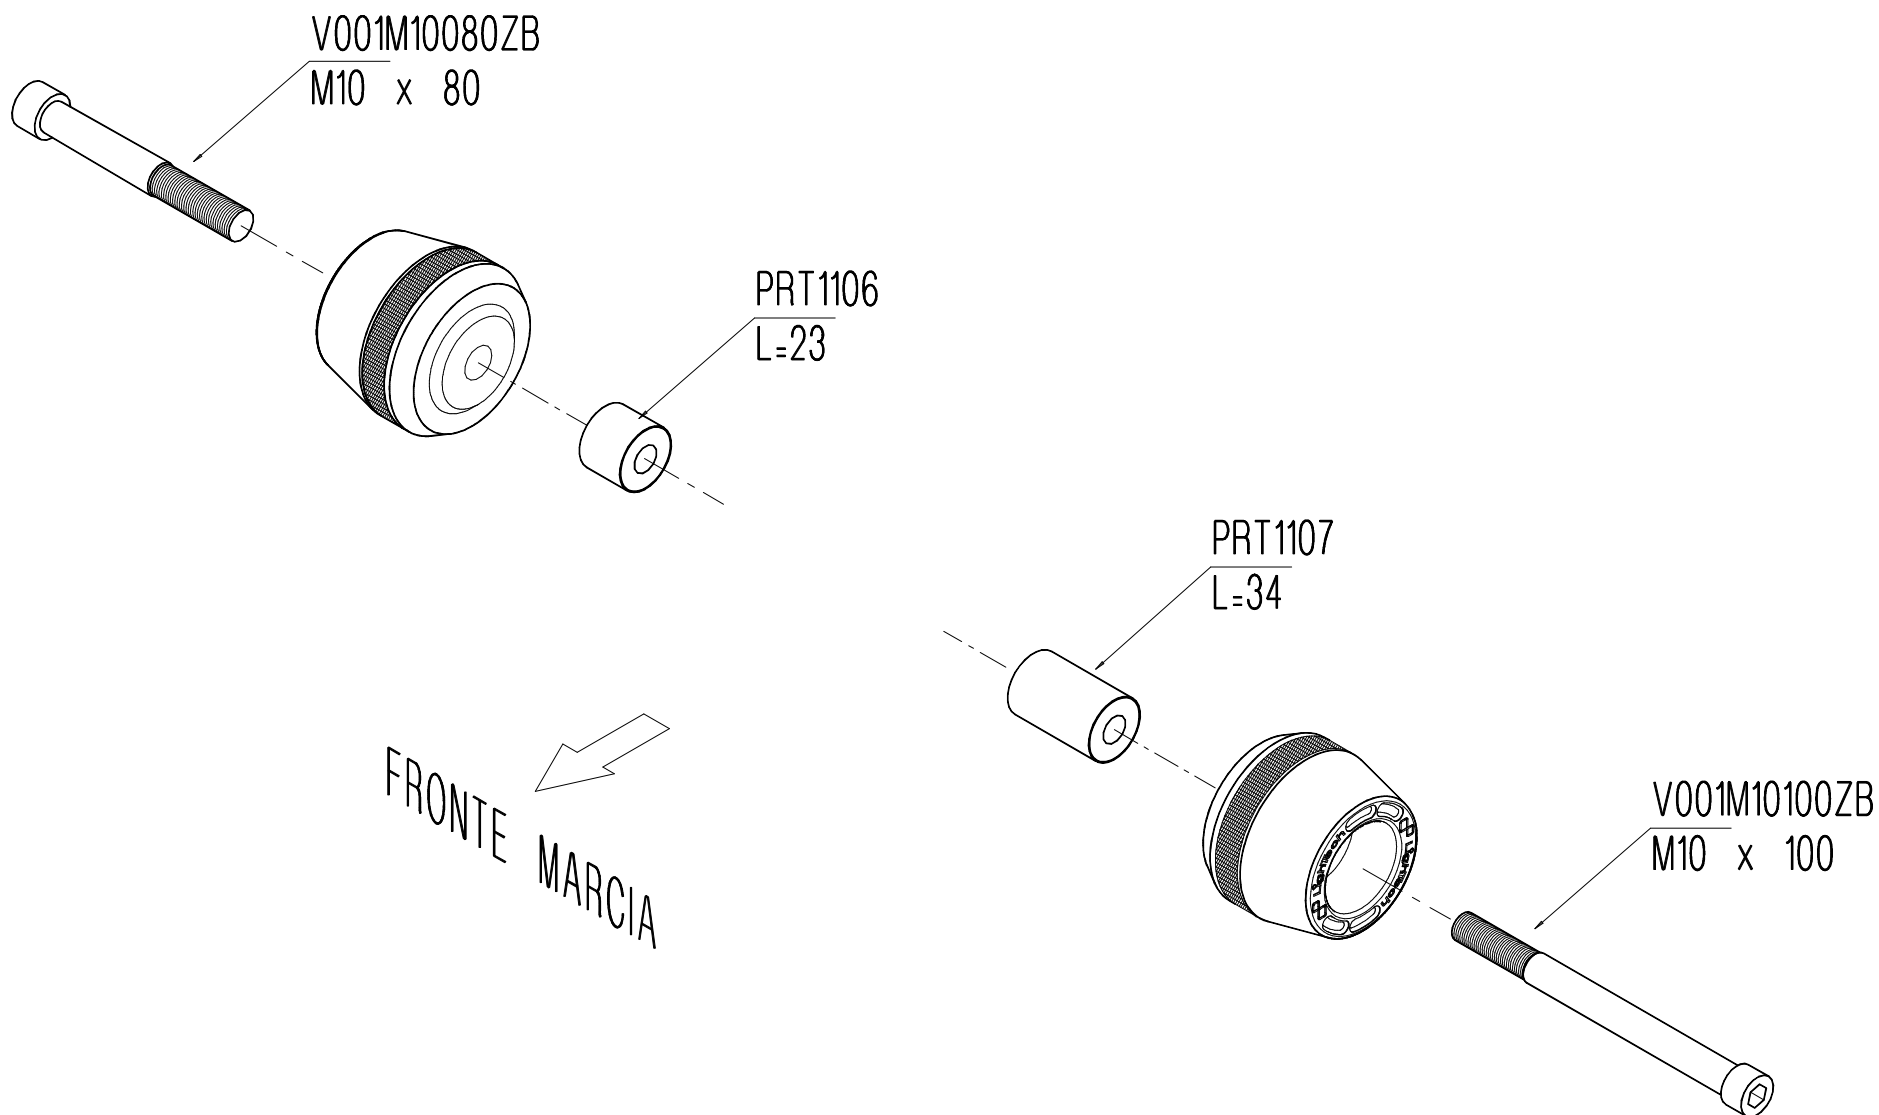

STESU108 - SUZUKI GSR 600 '06-11

PROTEZIONI TELAIO / FRAME PROTECTION

LightTech

Lightech s.r.l.

31025 - Santa Lucia di Piave (TV) Italy
Tel. 0438 / 453010 - Fax 0438 / 655919

- VERIFICARE SERRAGGIO VITI PRIMA DELL'UTILIZZO / CONTROL THE THIGHTENING'S SCREW BEFORE USING

A close-up photograph of a camera lens, likely a telephoto lens, mounted on a camera body. The lens is black with a prominent red ring near the front element. The front element is visible through a clear protective cap. The brand name 'LightTech' is printed in white on the lens barrel. The background is dark and out of focus, showing parts of the camera body and some orange lights.

Tappi telaio

Cierres de telar

Colori disponibili: rosso, oro, nero, silver. Colores disponibles: rojo, oro, negro, plata.

codice-código	Ø interno - interior	Ø esterno - externos	€
CFT2026	20 mm	26 mm	14,20
CFT2228	22 mm	28 mm	14,20
CFT2530	25 mm	30 mm	14,20
CFT2331	23 mm	31 mm	14,20