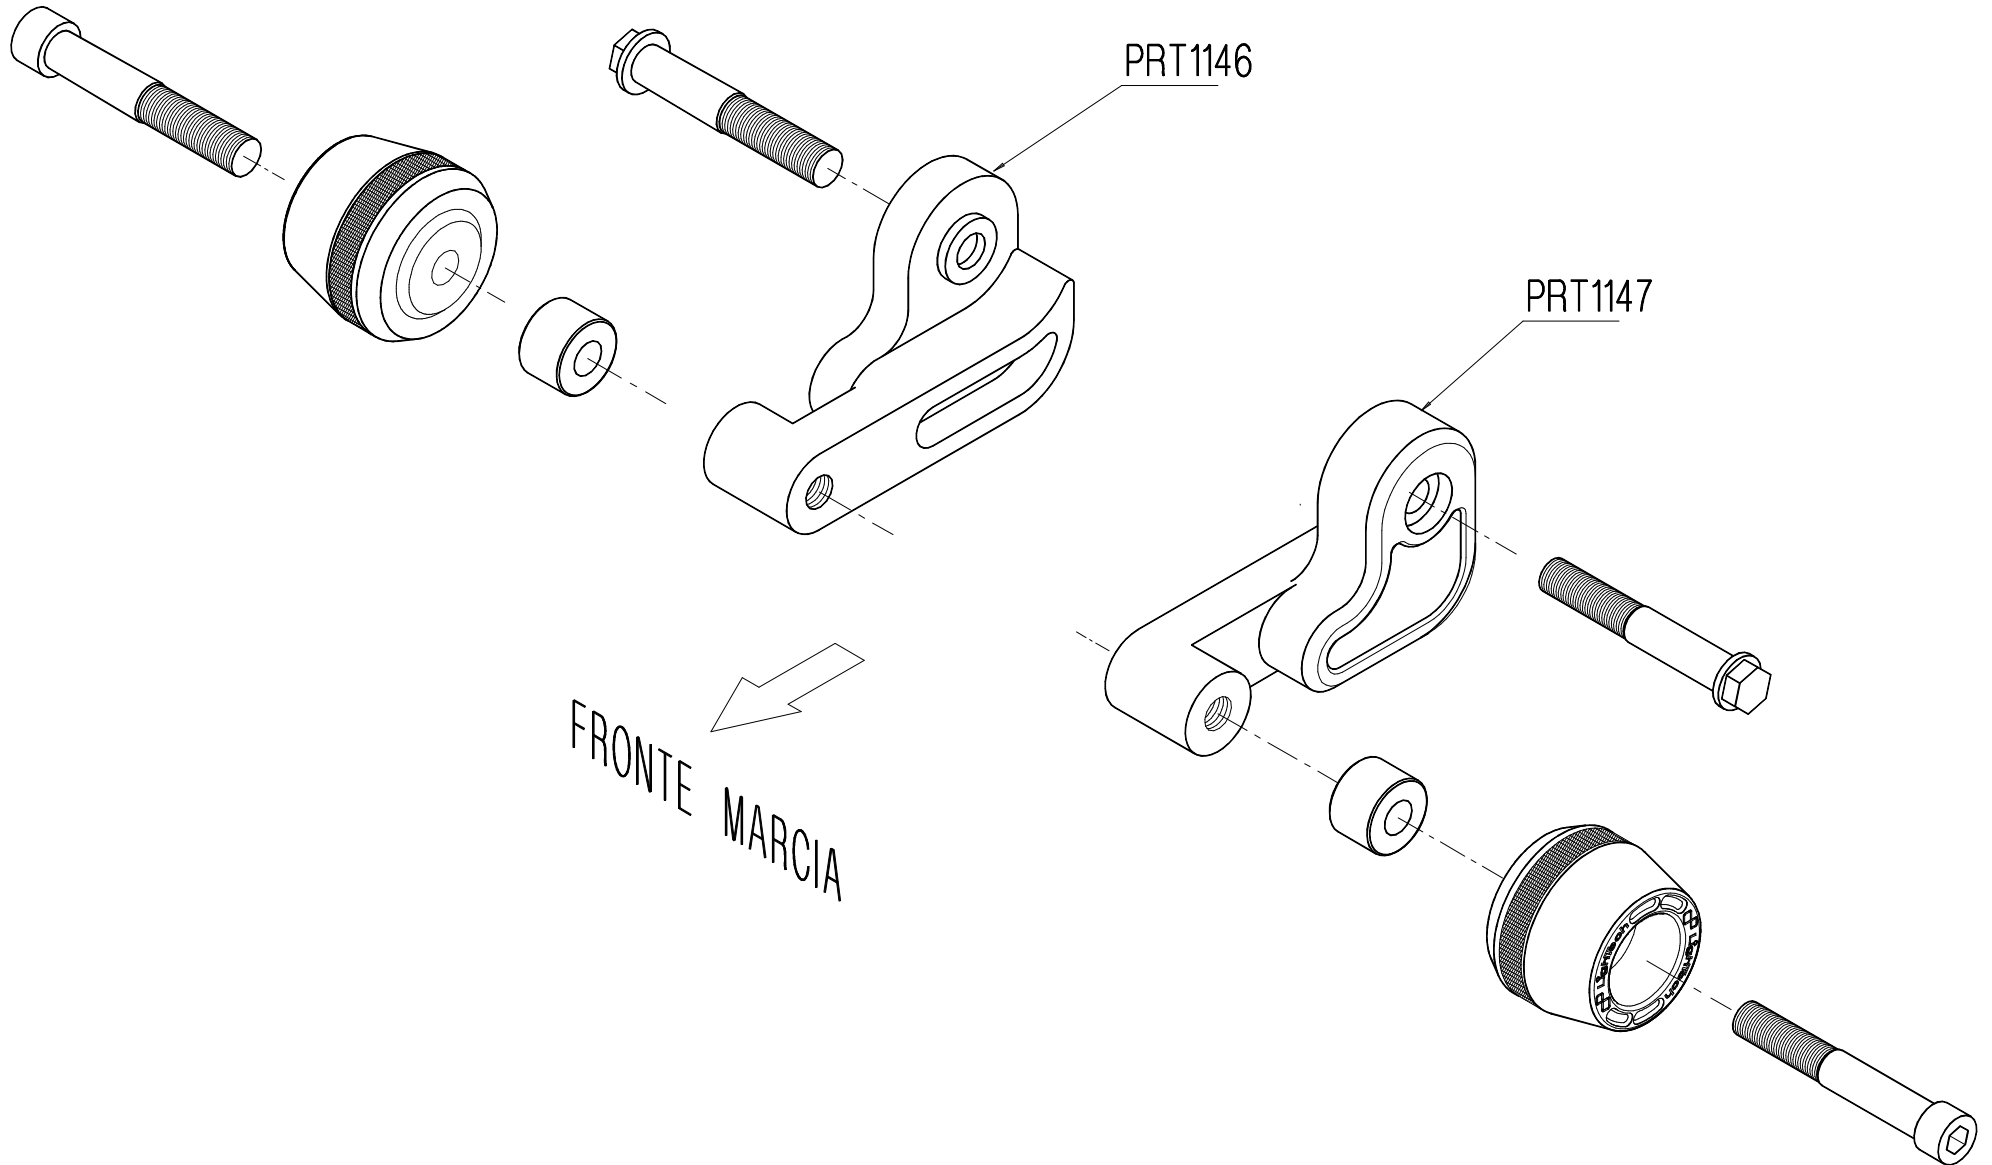

STESU106 - SUZUKI GSXR1000 '09-10  
PROTEZIONI TELAIO / FRAME PROTECTION

**LightTech**

*Lightech s.r.l.*

31025 - Santa Lucia di Piave (TV) Italy  
Tel. 0438 / 453010 - Fax 0438 / 655919

- VERIFICARE SERRAGGIO VITI PRIMA DELL'UTILIZZO / CONTROL THE THIGHTENING'S SCREW BEFORE USING

A close-up photograph of a black and red protective cap, likely for a light sensor or camera lens, mounted on a dark grey mechanical component. The cap features a central lens and is surrounded by a ring with the 'LightTech' logo. The background is blurred, showing other parts of the vehicle's interior or engine compartment.